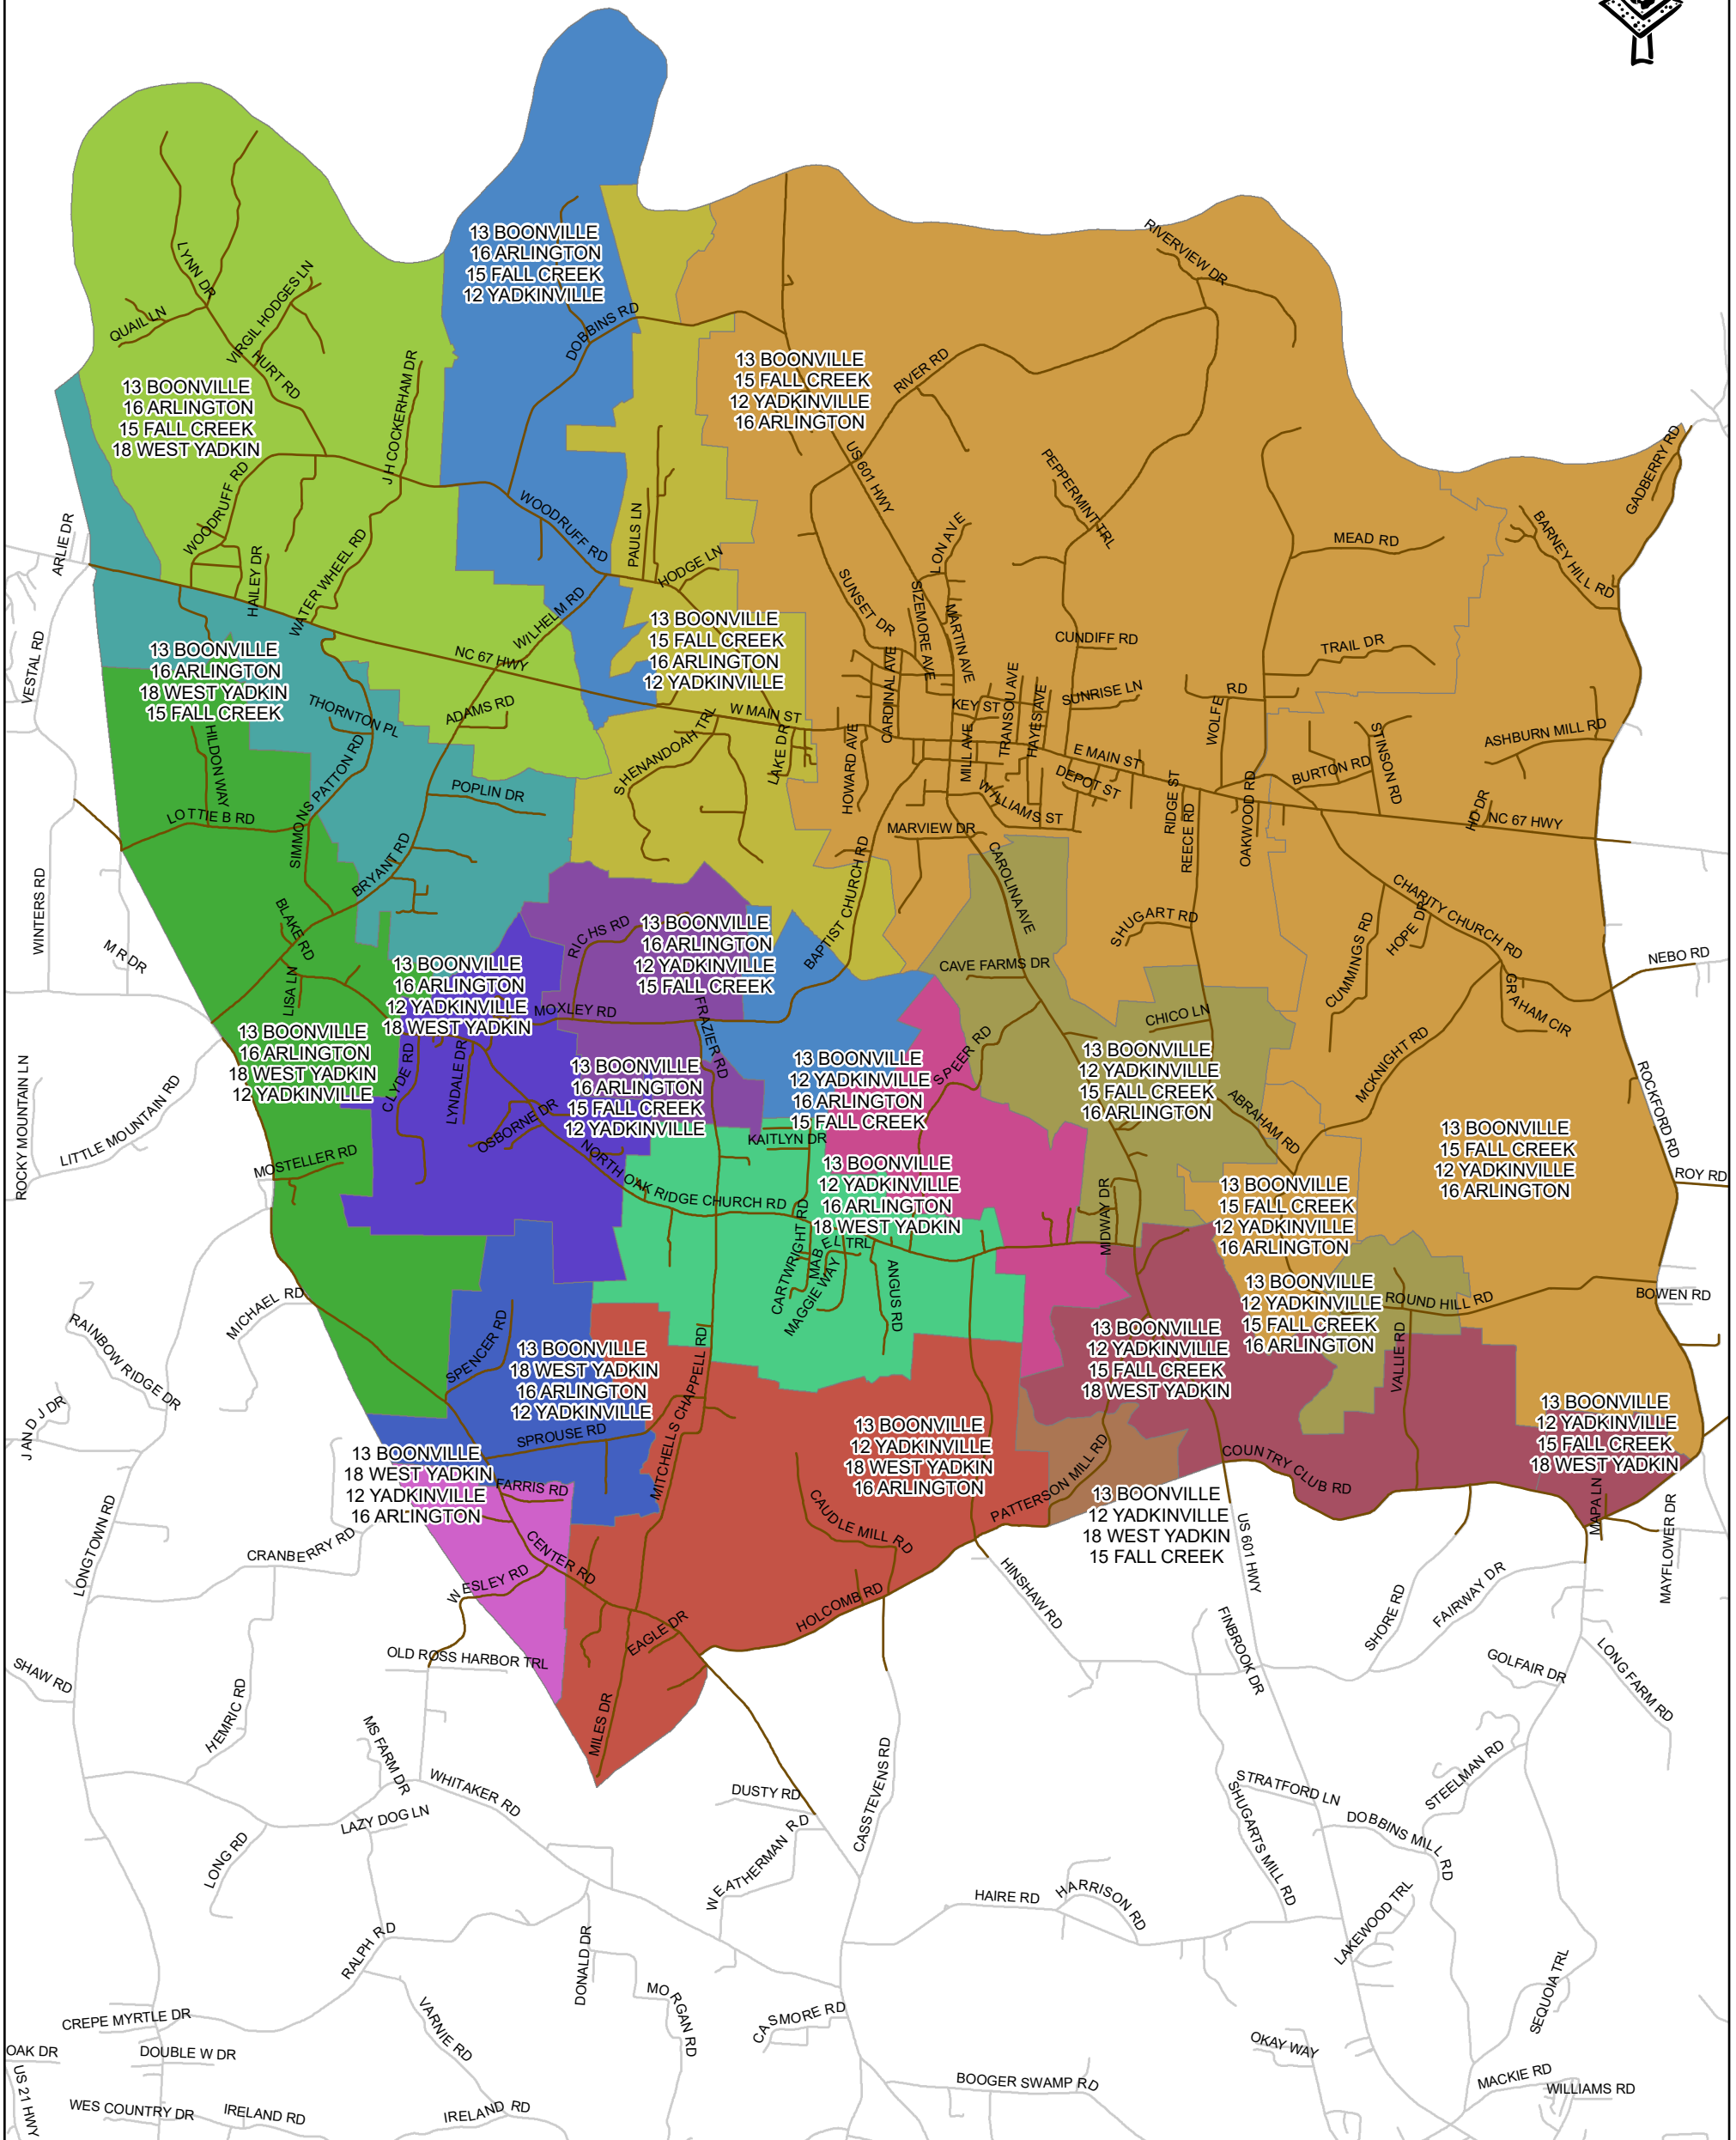

# BOONVILLE

## Four Department Response Districts

Mapping information is a representation of various data sources and is not a substitute for information that would result from an accurate land survey. In no event shall Yadkin County Planning Department or Yadkin County, NC be liable for any damages, direct or consequential, from the use of the information contained on this map.

Created By:  
Yadkin County GIS