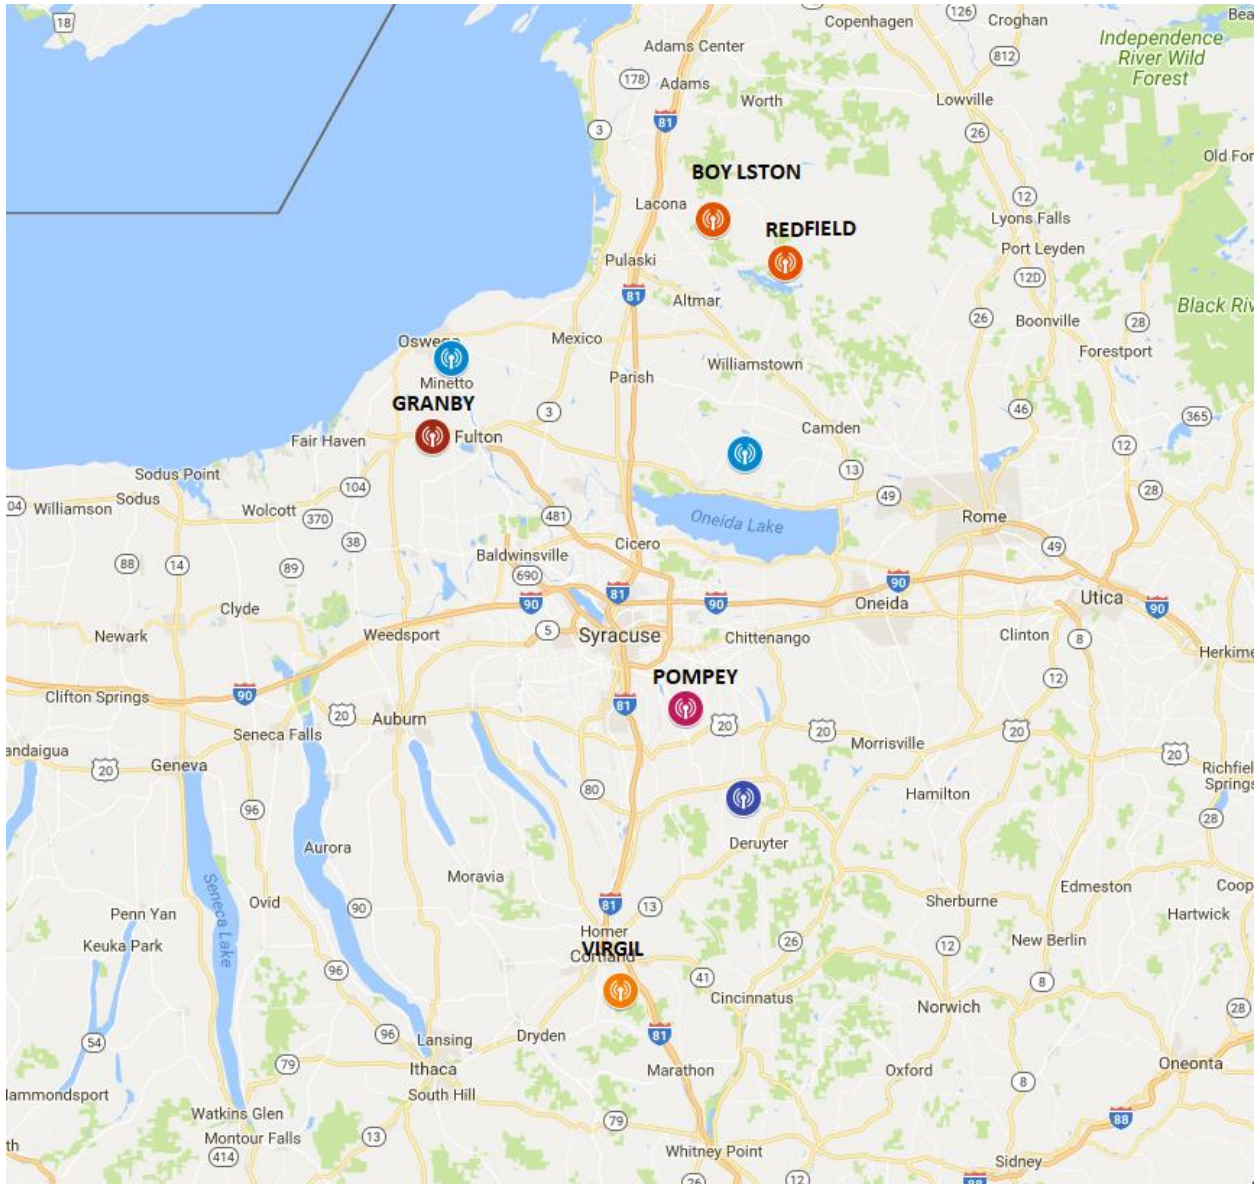

REGION 7 RADIO TOWERS

Pompey – Wide Area – Onondaga County

Boylston – Wide Area – Oswego County

Virgil – Wide Area – Cortland County

Granby – Western Oswego County

Redfield – Northeastern Oswego County