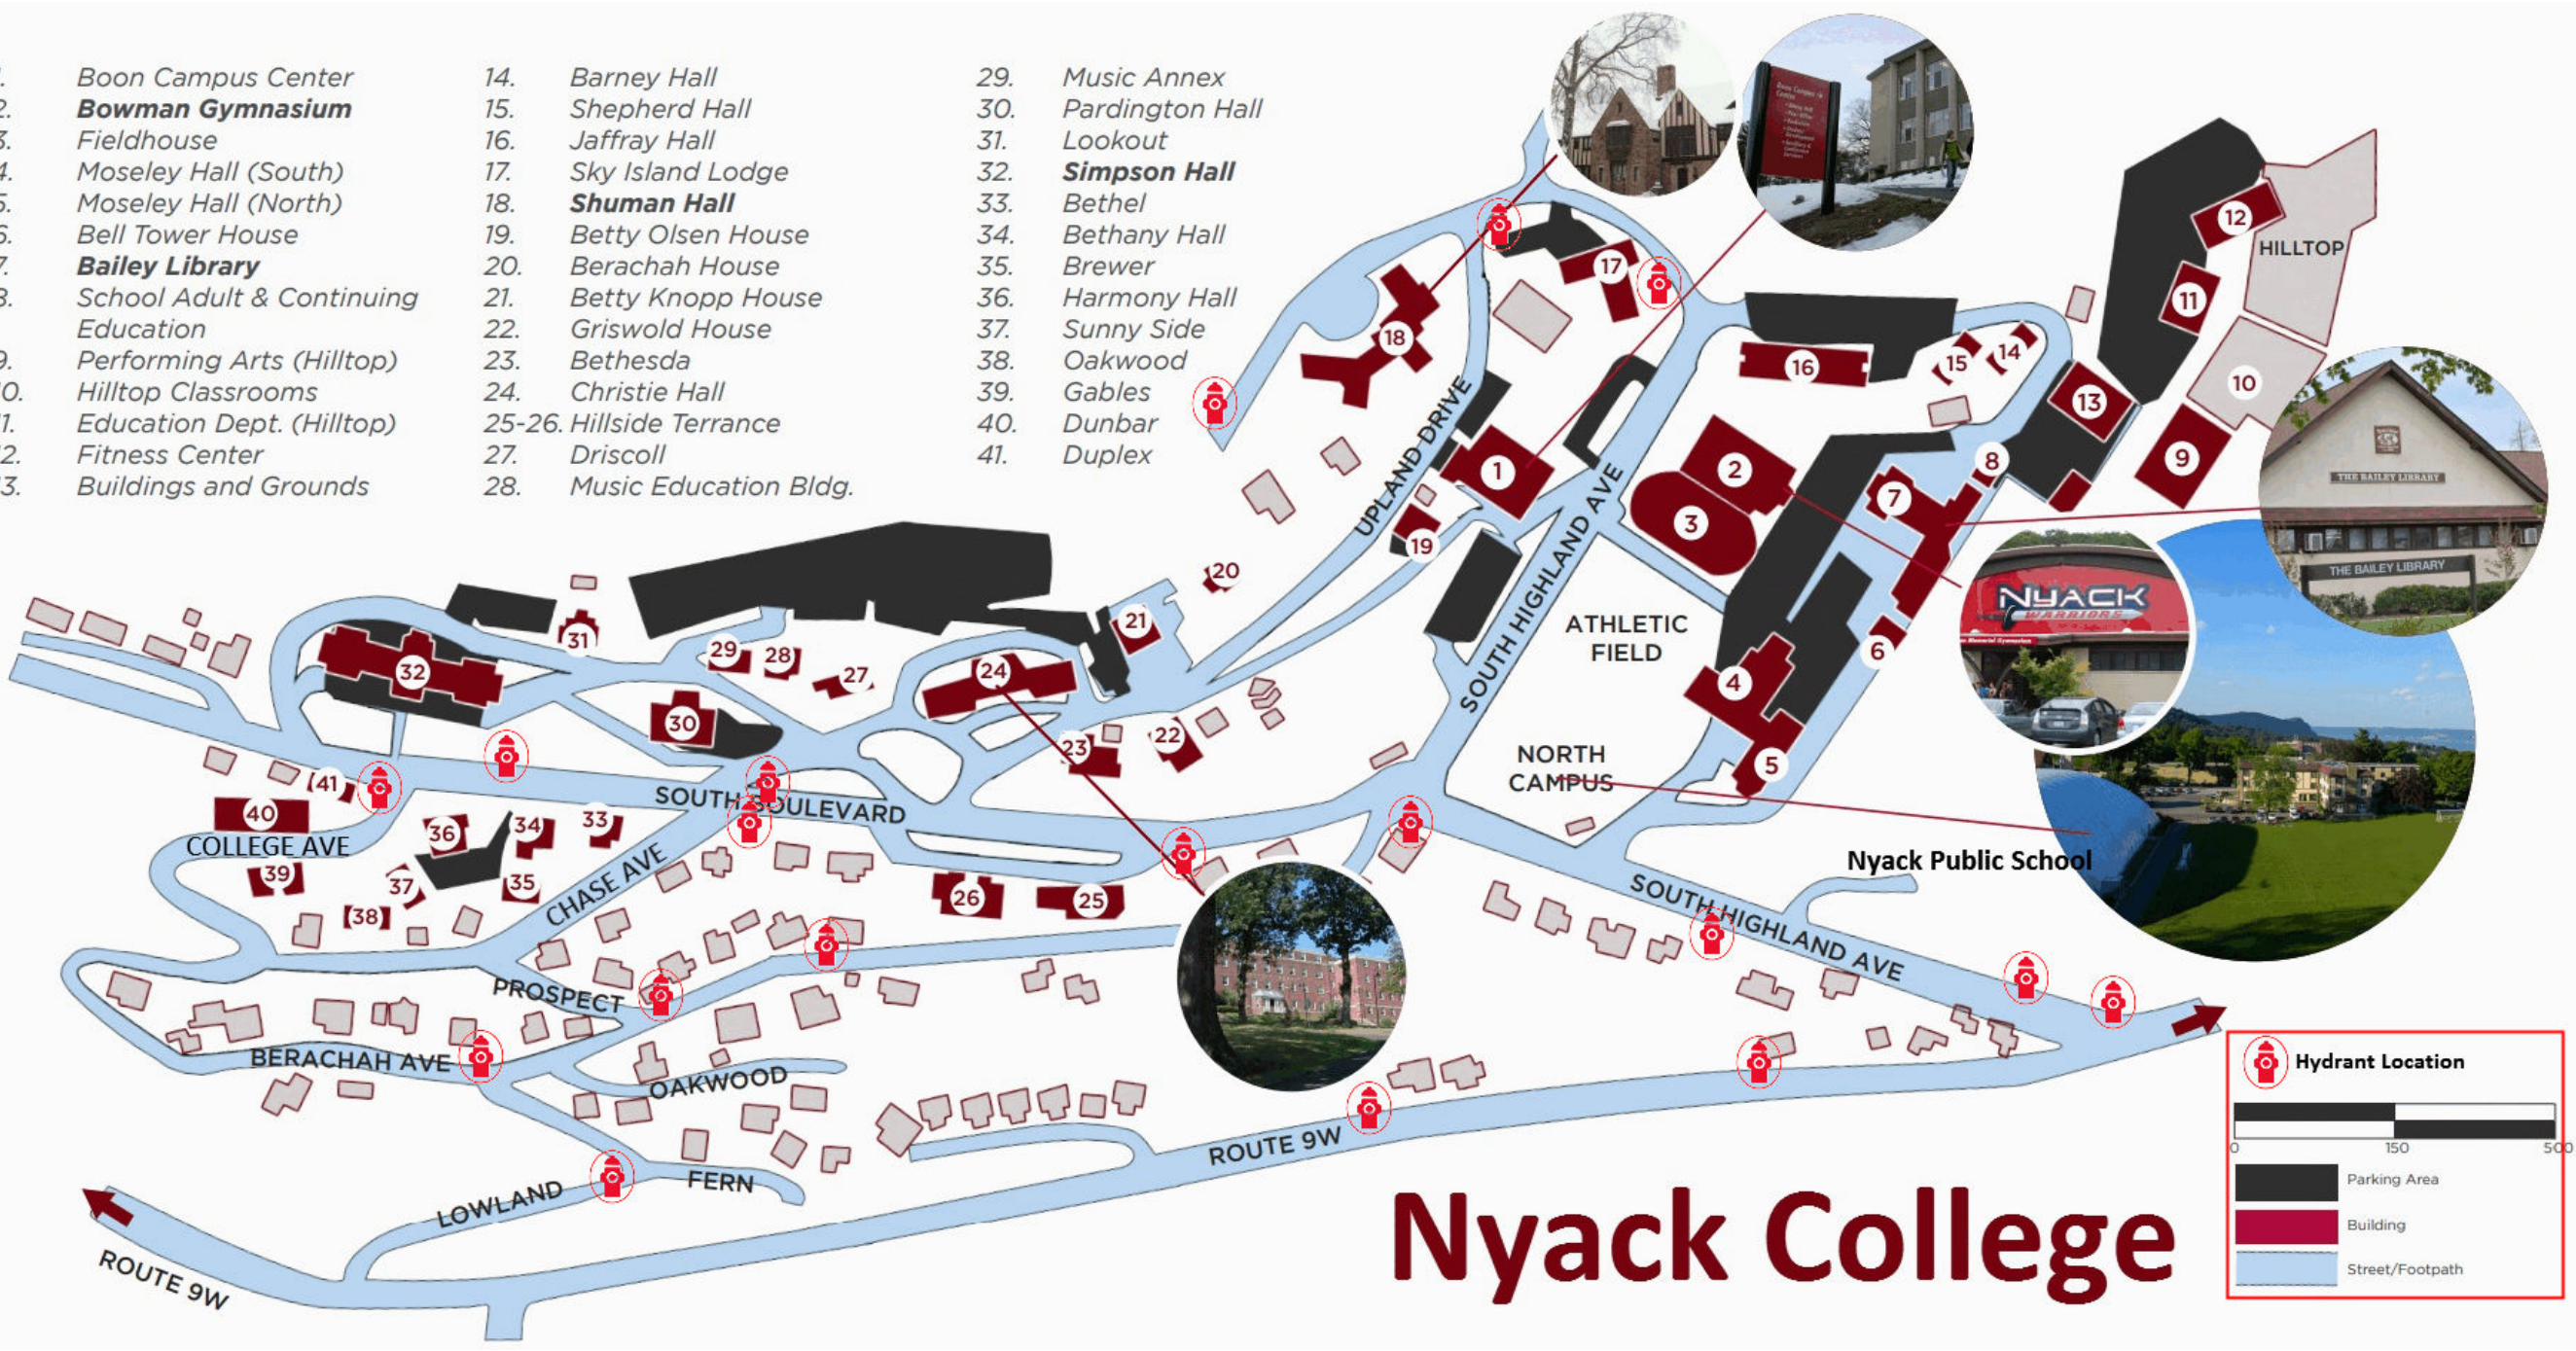

- 1. Boon Campus Center
- 2. **Bowman Gymnasium**
- 3. Fieldhouse
- 4. Moseley Hall (South)
- 5. Moseley Hall (North)
- 6. Bell Tower House
- 7. **Bailey Library**
- 8. School Adult & Continuing Education
- 9. Performing Arts (Hilltop)
- 10. Hilltop Classrooms
- 11. Education Dept. (Hilltop)
- 12. Fitness Center
- 13. Buildings and Grounds

- 14. Barney Hall
- 15. Shepherd Hall
- 16. Jaffray Hall
- 17. Sky Island Lodge
- 18. **Shuman Hall**
- 19. Betty Olsen House
- 20. Berachah House
- 21. Betty Knopp House
- 22. Griswold House
- 23. Bethesda
- 24. Christie Hall
- 25-26. Hillside Terrace
- 27. Driscoll
- 28. Music Education Bldg.

- 29. Music Annex
- 30. Pardington Hall
- 31. Lookout
- 32. **Simpson Hall**
- 33. Bethel
- 34. Bethany Hall
- 35. Brewer
- 36. Harmony Hall
- 37. Sunny Side
- 38. Oakwood
- 39. Gables
- 40. Dunbar
- 41. Duplex

Nyack College