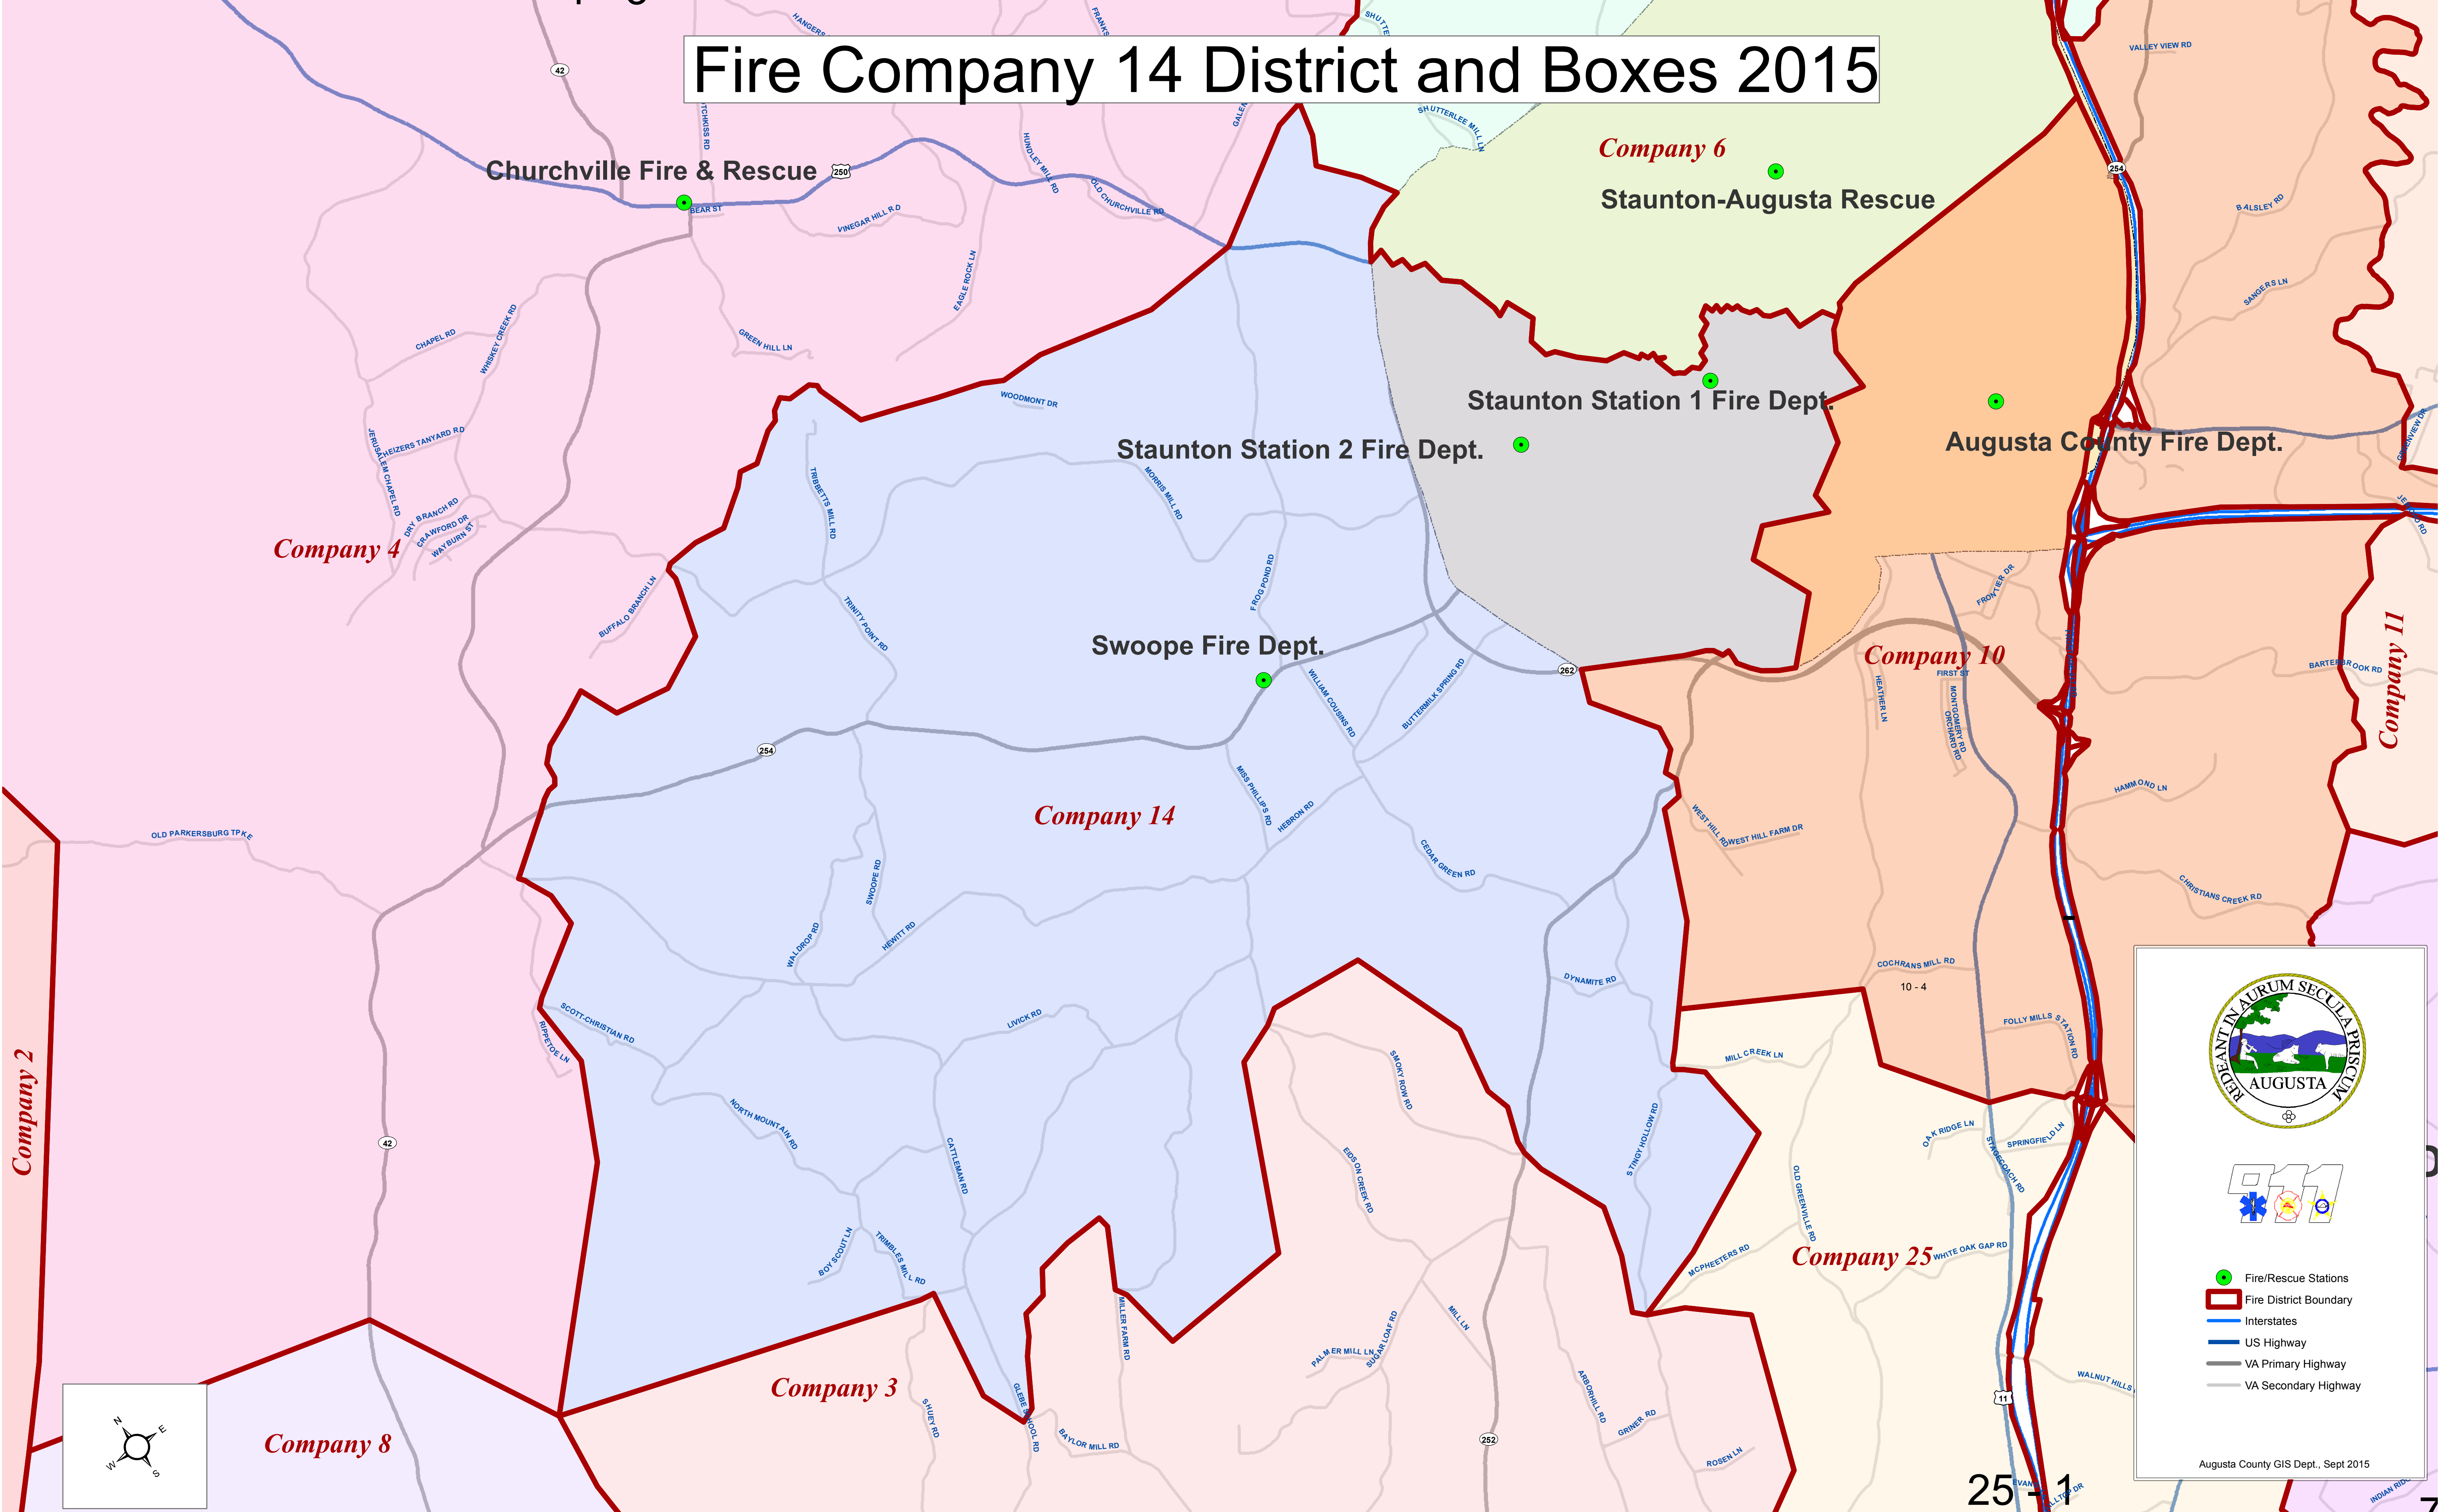

Fire Company 14 District and Boxes 2015

911

- Fire/Rescue Stations
- ▭ Fire District Boundary
- ▬ Interstates
- ▬ US Highway
- ▬ VA Primary Highway
- ▬ VA Secondary Highway

Augusta County GIS Dept., Sept 2015