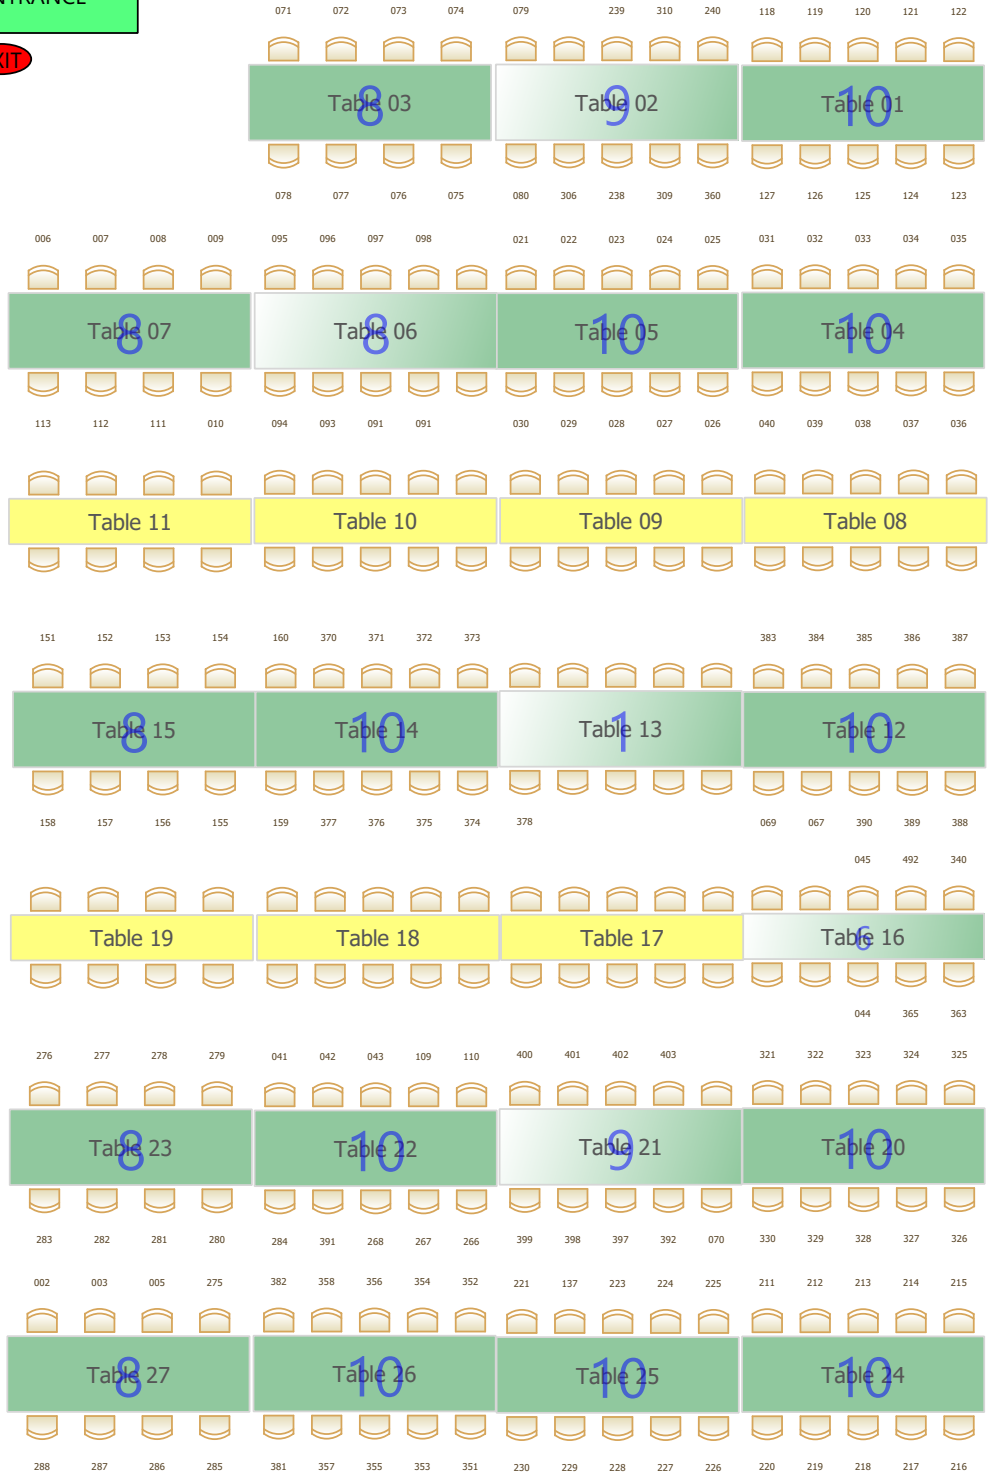

\$\$\$  
CHANGE  
TABLE

MAIN ENTRANCE

EXIT

KEY = AVAILABLE FULL PARTIAL

KITCHEN

EXIT

TICKET TABLE

Truck Room

EXIT

DRIVEWAY EXIT