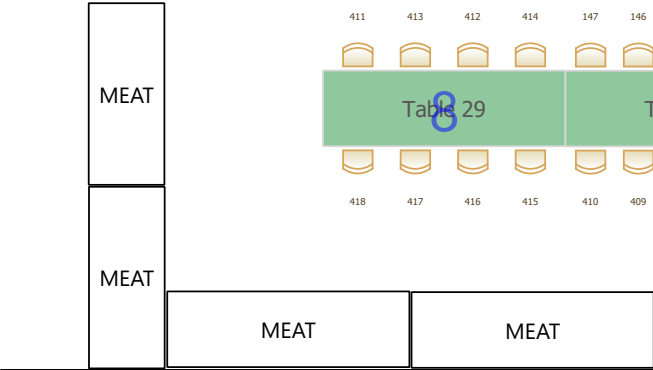

\$\$\$
CHANGE
TABLE

MAIN ENTRANCE

EXIT

KEY = AVAILABLE FULL PARTIAL

KITCHEN

EXIT

TICKET TABLE

DRIVEWAY EXIT