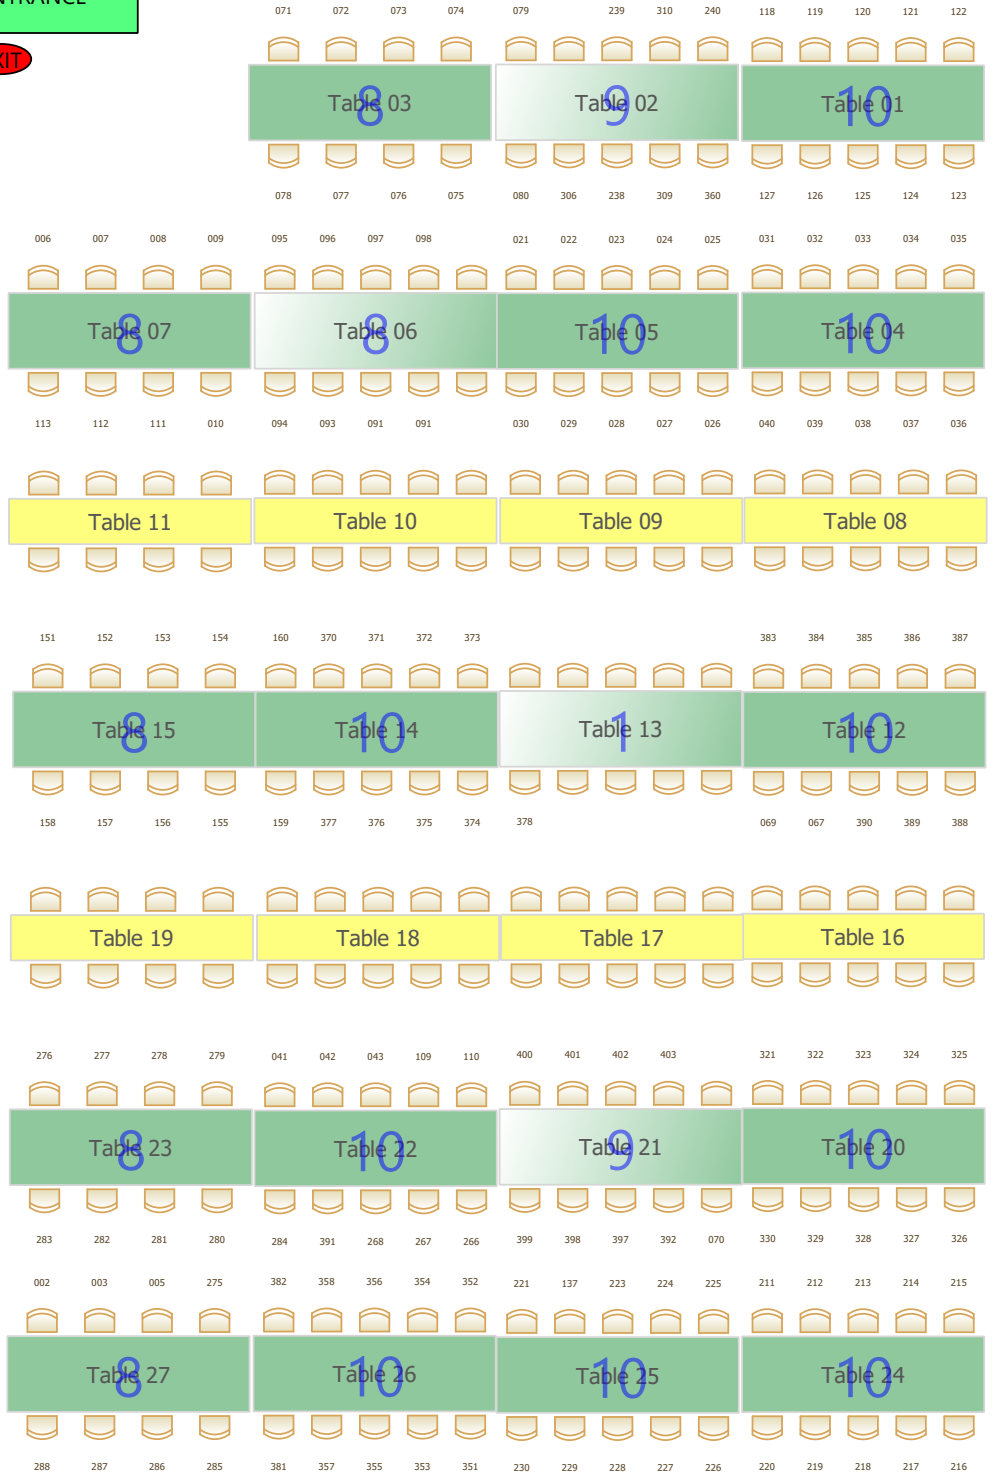

\$\$\$
CHANGE
TABLE

MAIN ENTRANCE

EXIT

KEY = AVAILABLE FULL PARTIAL

KITCHEN

EXIT

TICKET TABLE

DRIVEWAY EXIT