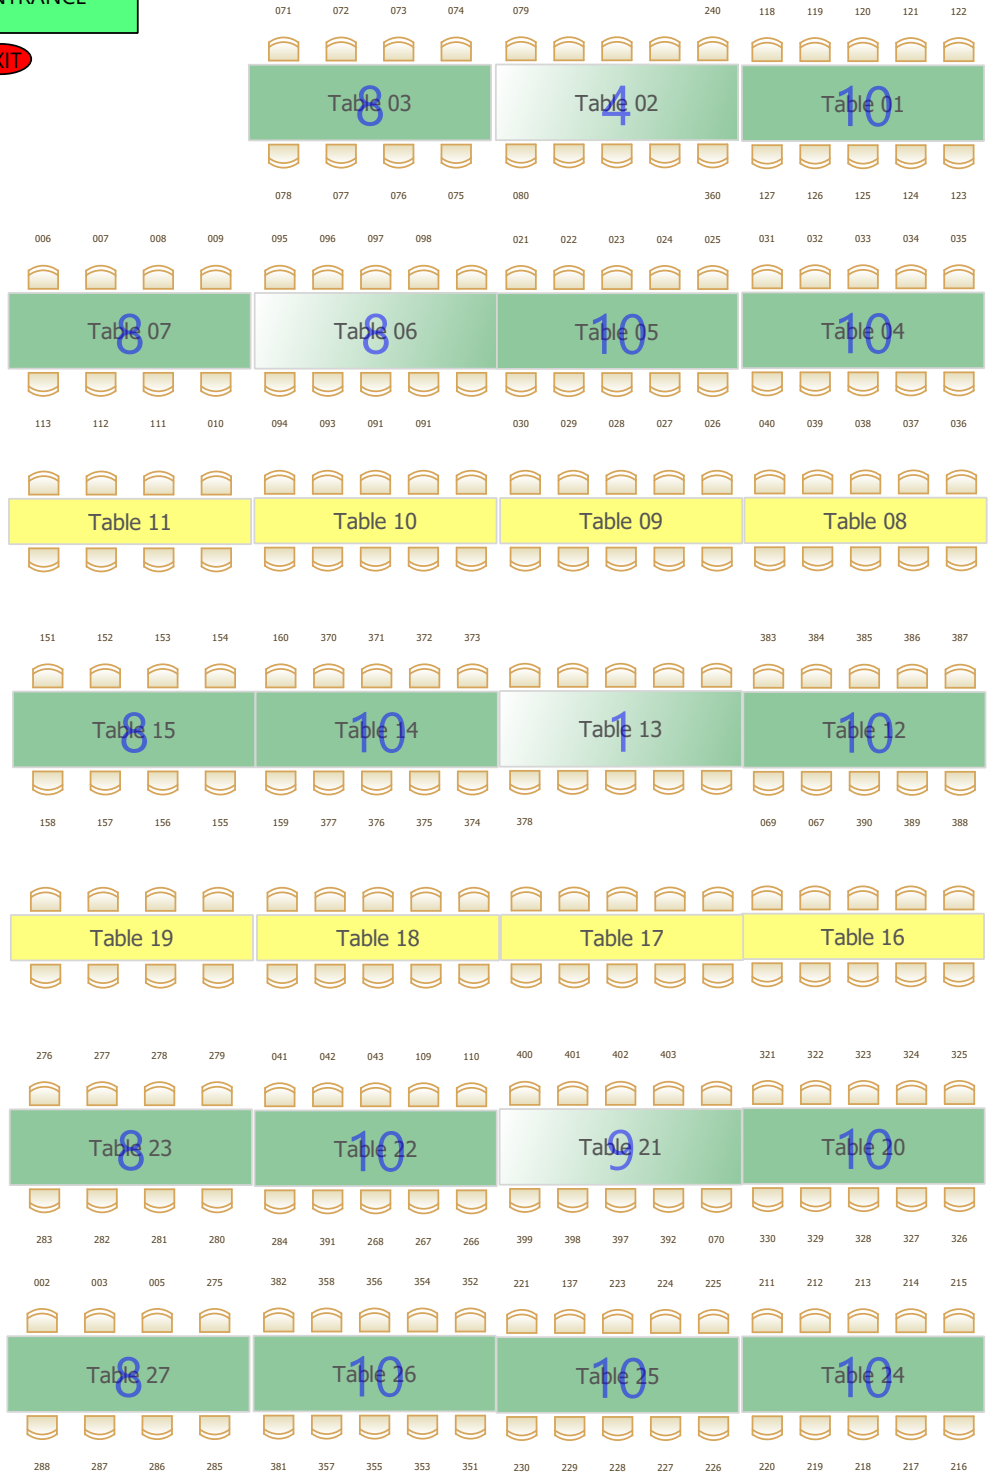

\$\$\$  
CHANGE  
TABLE

MAIN ENTRANCE

EXIT

KEY = AVAILABLE FULL PARTIAL

KITCHEN

EXIT

TICKET TABLE

Truck Room

EXIT

DRIVEAWAY EXIT