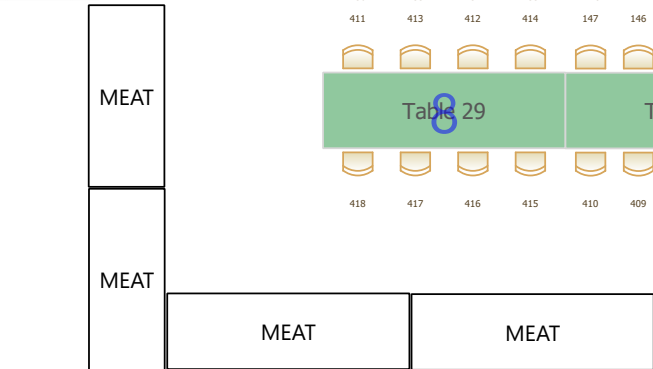

\$\$\$  
CHANGE  
TABLE

MAIN ENTRANCE

EXIT

KEY = AVAILABLE FULL PARTIAL

KITCHEN

EXIT

TICKET TABLE

Truck Room

EXIT

DRIVEAWAY EXIT