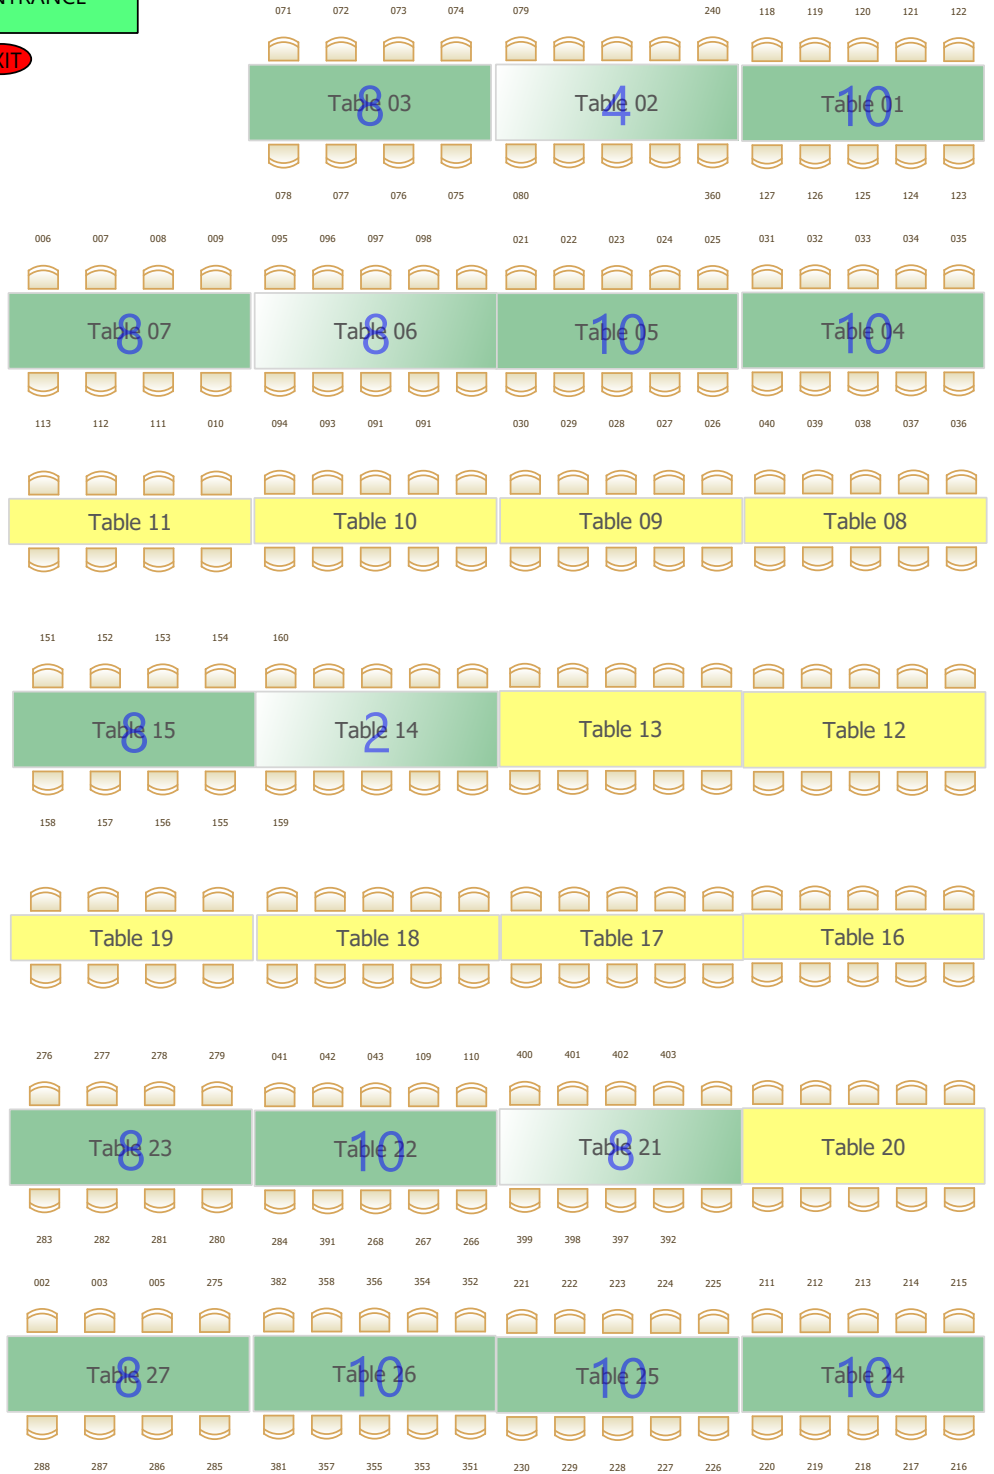

\$\$\$
CHANGE
TABLE

MAIN ENTRANCE

EXIT

KEY = AVAILABLE FULL PARTIAL

KITCHEN

EXIT

TICKET TABLE

Truck Room

EXIT

DRIVEWAY EXIT