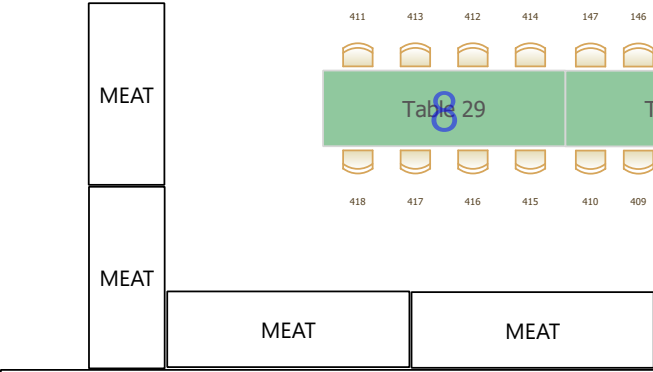

\$\$\$
CHANGE
TABLE

MAIN ENTRANCE

EXIT

KEY = AVAILABLE FULL PARTIAL

KITCHEN

EXIT

TICKET TABLE

Truck Room