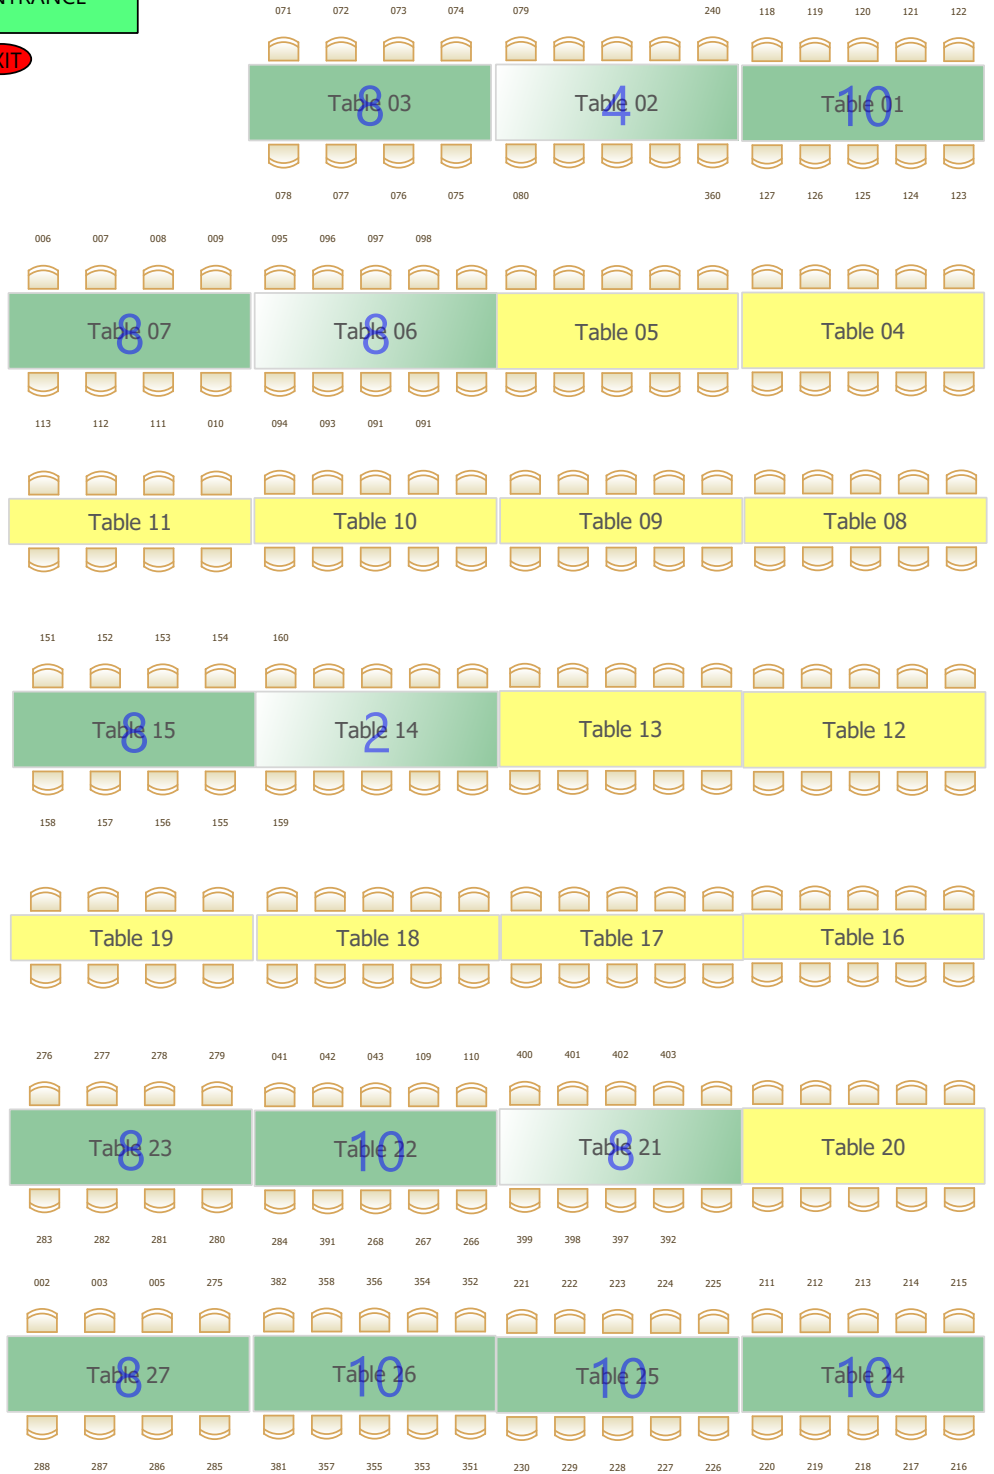

\$\$\$  
CHANGE  
TABLE

MAIN ENTRANCE

EXIT

KEY = AVAILABLE FULL PARTIAL

KITCHEN

EXIT

TICKET TABLE

Truck Room

EXIT

DRIVEWAY EXIT