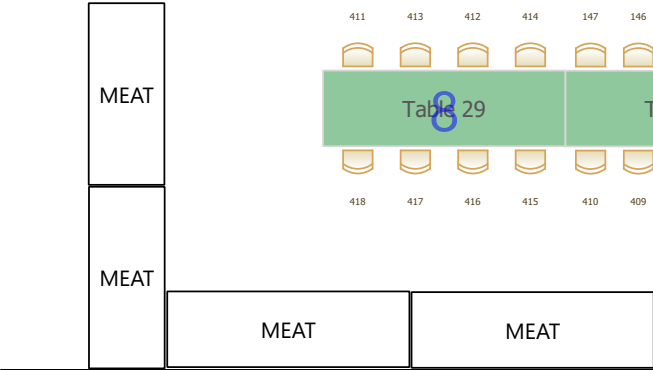

\$\$\$  
CHANGE  
TABLE

MAIN ENTRANCE

EXIT

KEY = AVAILABLE FULL PARTIAL

KITCHEN

EXIT

TICKET TABLE

Truck Room

EXIT

DRIVEWAY EXIT