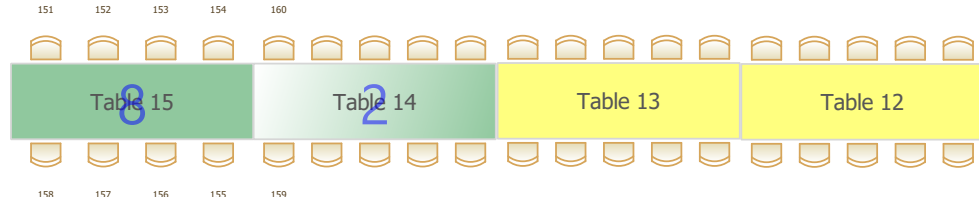

\$\$\$
CHANGE
TABLE

MAIN ENTRANCE

EXIT

KEY = AVAILABLE FULL PARTIAL

KITCHEN

EXIT

TICKET TABLE

DRIVEWAY EXIT