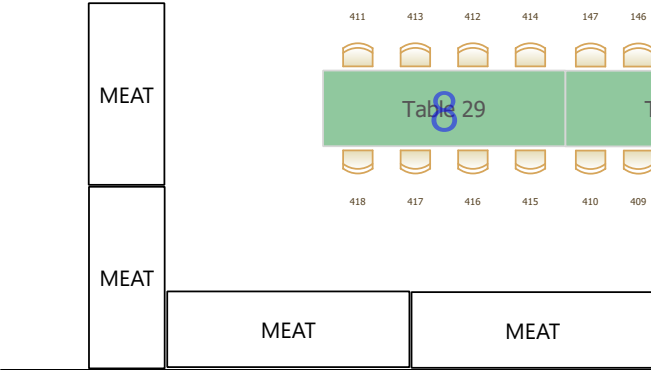

\$\$\$
CHANGE
TABLE

MAIN ENTRANCE

EXIT

KEY = AVAILABLE FULL PARTIAL

KITCHEN

EXIT

TICKET TABLE

DRIVEWAY EXIT