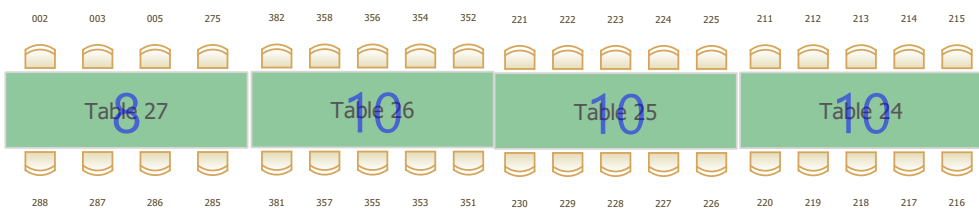

\$\$\$
CHANGE
TABLE

MAIN ENTRANCE

EXIT

KEY = AVAILABLE FULL PARTIAL

KITCHEN

EXIT

TICKET TABLE

DRIVEWAY EXIT