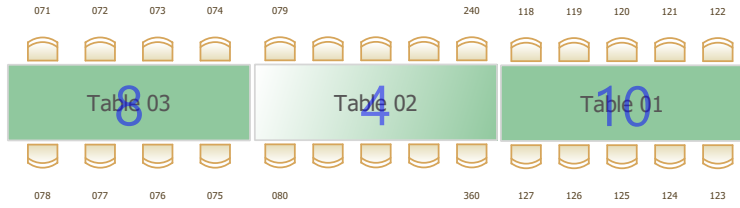

\$\$\$
CHANGE
TABLE

MAIN ENTRANCE

EXIT

KEY = AVAILABLE FULL PARTIAL

KITCHEN

EXIT

TICKET TABLE

DRIVEWAY EXIT