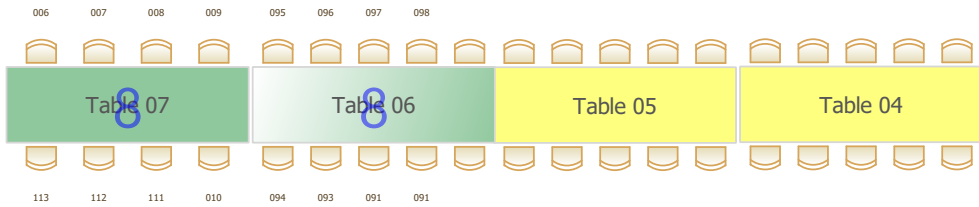

\$\$\$
CHANGE
TABLE

MAIN ENTRANCE

EXIT

KEY = AVAILABLE FULL PARTIAL

KITCHEN

EXIT

TICKET TABLE

DRIVEWAY EXIT