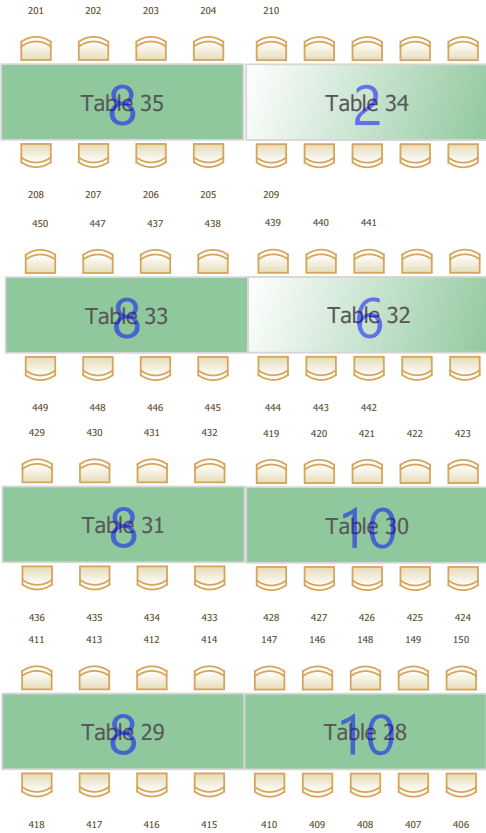

\$\$\$
CHANGE
TABLE

MAIN ENTRANCE

EXIT

KEY = AVAILABLE FULL PARTIAL

KITCHEN

EXIT

TICKET TABLE

DRIVEWAY EXIT