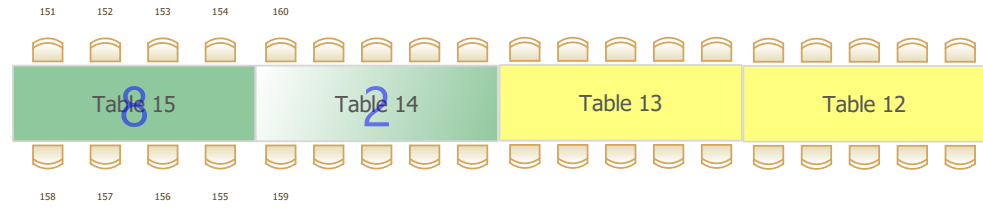

\$\$\$
CHANGE
TABLE

MAIN ENTRANCE

EXIT

KEY = AVAILABLE FULL PARTIAL

KITCHEN
EXIT

DRIVEWAY EXIT