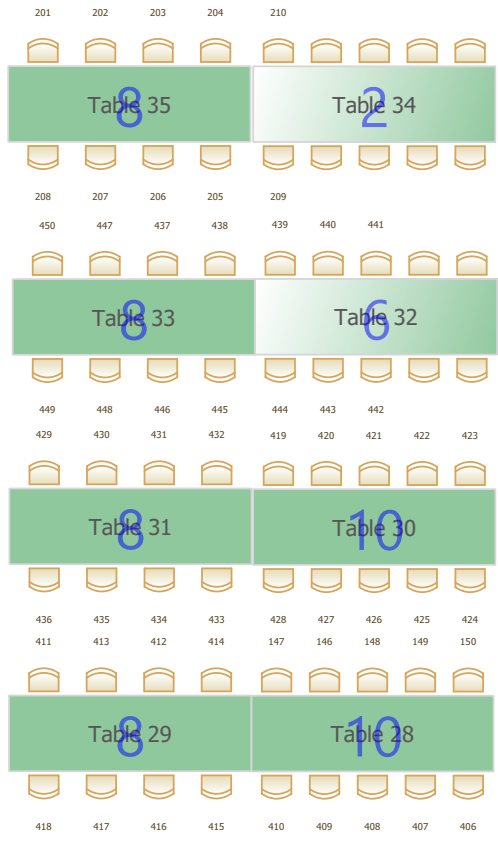

\$\$\$
CHANGE
TABLE

MAIN ENTRANCE

EXIT

KEY = AVAILABLE FULL PARTIAL

KITCHEN
EXIT

DRIVEWAY EXIT