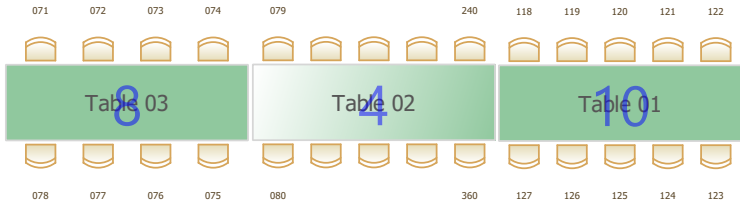

\$\$\$
CHANGE
TABLE

MAIN ENTRANCE

EXIT

KEY = AVAILABLE FULL PARTIAL

KITCHEN
EXIT

DRIVEWAY EXIT