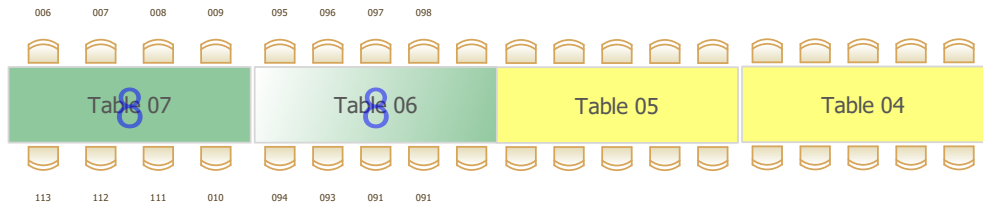

\$\$\$
CHANGE
TABLE

MAIN ENTRANCE

EXIT

KEY = AVAILABLE FULL PARTIAL

KITCHEN
EXIT

DRIVEWAY EXIT