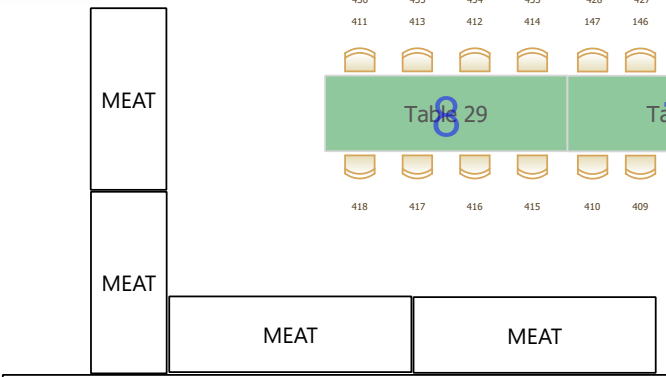

\$\$\$
CHANGE
TABLE

MAIN ENTRANCE

EXIT

KEY = AVAILABLE FULL PARTIAL

KITCHEN
EXIT

DRIVEWAY EXIT