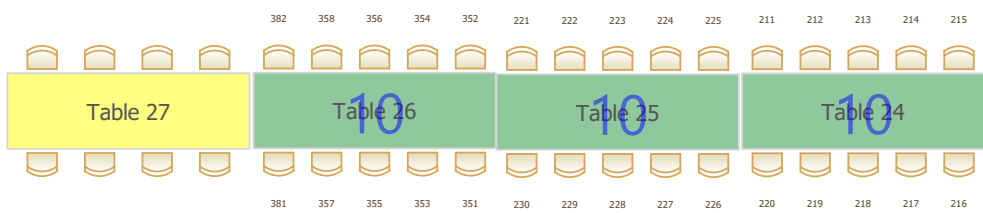

\$\$\$
CHANGE
TABLE

MAIN ENTRANCE

EXIT

KEY = AVAILABLE FULL PARTIAL

KITCHEN
EXIT

DRIVEWAY EXIT