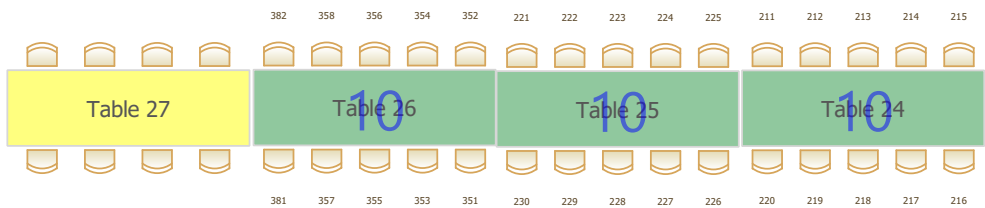

\$\$\$  
CHANGE  
TABLE

MAIN ENTRANCE

EXIT

KEY = AVAILABLE FULL PARTIAL

KITCHEN  
EXIT

MEAT  
MEAT

MEAT MEAT

Truck Room  
EXIT