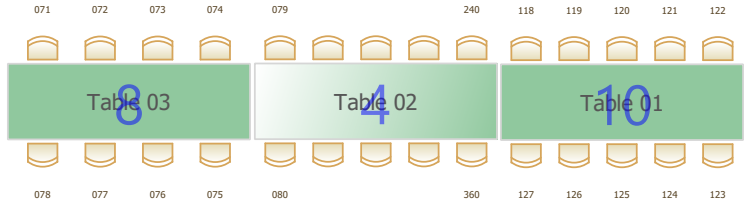

\$\$\$  
CHANGE  
TABLE

MAIN ENTRANCE

EXIT

KEY = AVAILABLE FULL PARTIAL

KITCHEN  
EXIT

MEAT  
MEAT

MEAT MEAT

Truck Room  
EXIT