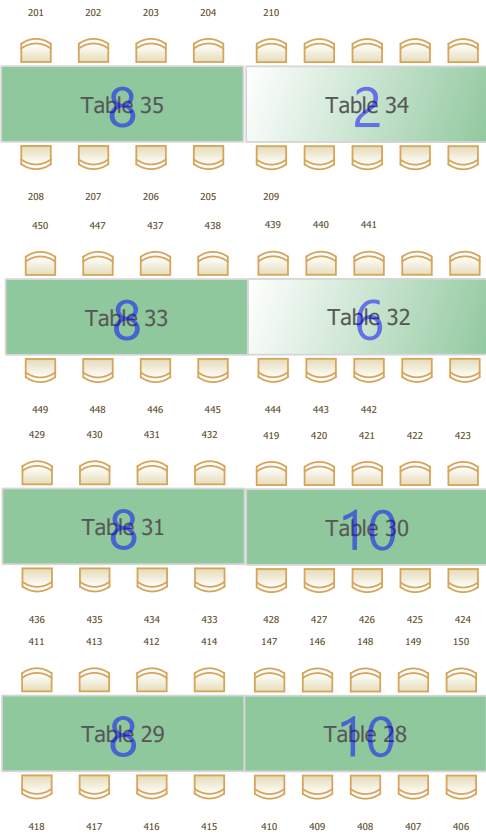

\$\$\$  
CHANGE  
TABLE

MAIN ENTRANCE

EXIT

KEY = AVAILABLE FULL PARTIAL

KITCHEN  
EXIT

MEAT  
MEAT

MEAT MEAT

Truck Room  
EXIT