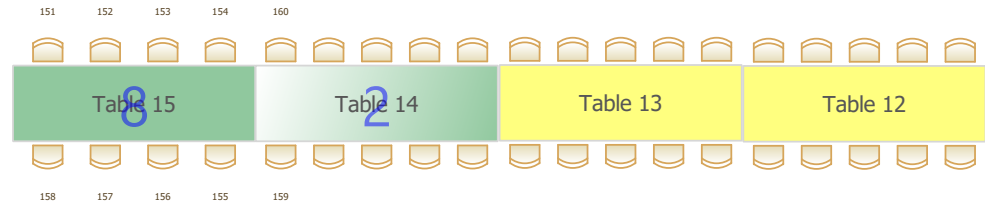

\$\$\$  
CHANGE  
TABLE

MAIN ENTRANCE

EXIT

KEY = AVAILABLE FULL PARTIAL

KITCHEN  
EXIT

MEAT  
MEAT

MEAT MEAT

Truck Room  
EXIT