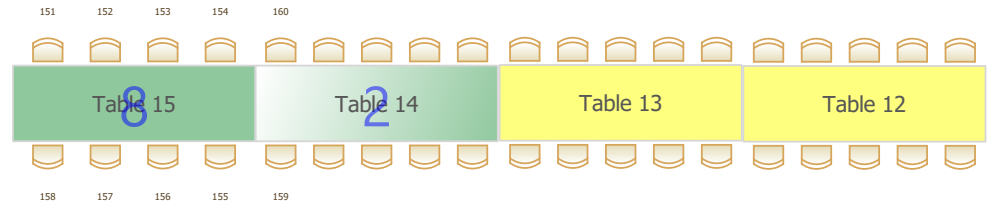

\$\$\$
CHANGE
TABLE

MAIN ENTRANCE

EXIT

KEY = AVAILABLE FULL PARTIAL

KITCHEN

EXIT

BAR

TICKET TABLE

MEAT

MEAT

MEAT MEAT

Truck Room

EXIT

DRIVEWAY EXIT