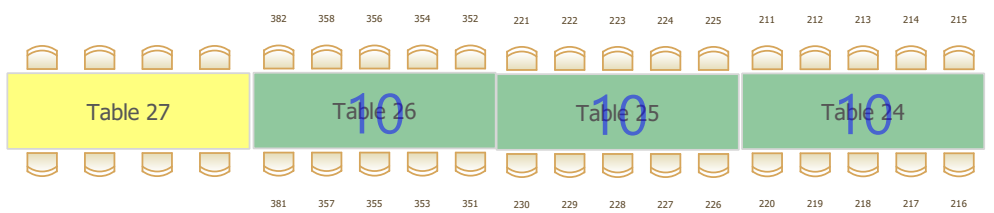

\$\$\$
CHANGE
TABLE

MAIN ENTRANCE

EXIT

KEY = AVAILABLE FULL PARTIAL

KITCHEN

EXIT

BAR

TICKET TABLE

MEAT

MEAT

MEAT MEAT

Truck Room

EXIT

DRIVEWAY EXIT