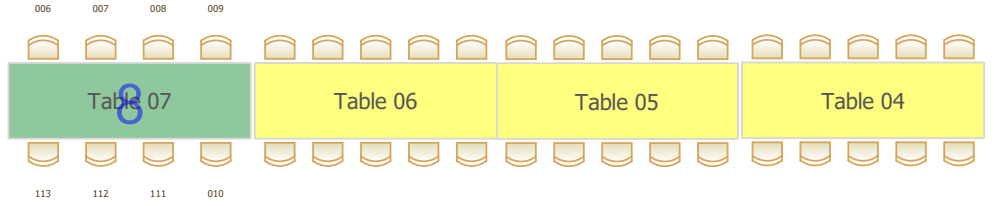

\$\$\$
CHANGE
TABLE

MAIN ENTRANCE

EXIT

KEY = AVAILABLE FULL PARTIAL

KITCHEN

EXIT

BAR

TICKET TABLE

MEAT

MEAT

MEAT MEAT

Truck Room

EXIT

DRIVEWAY EXIT