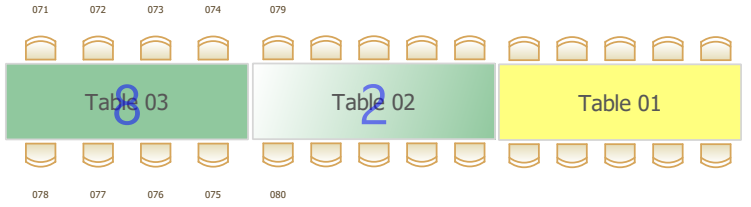

\$\$\$
CHANGE
TABLE

MAIN ENTRANCE

EXIT

KEY = AVAILABLE FULL PARTIAL

KITCHEN

EXIT

BAR

TICKET TABLE

MEAT

MEAT

MEAT MEAT

Truck Room

EXIT

DRIVEWAY EXIT