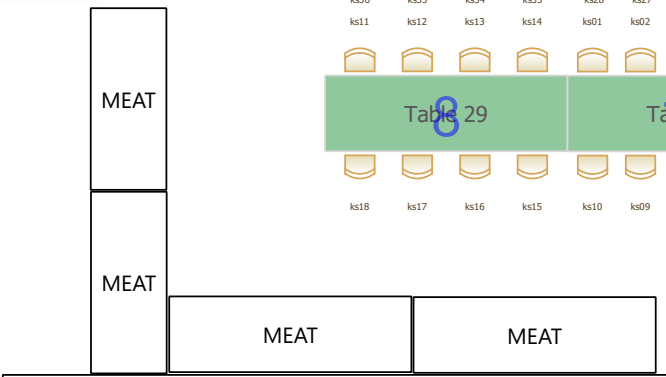

\$\$\$
CHANGE
TABLE

MAIN ENTRANCE

EXIT

KEY = AVAILABLE RESERVED PARTIAL

KITCHEN
EXIT

TICKET TABLE

DRIVEWAY EXIT