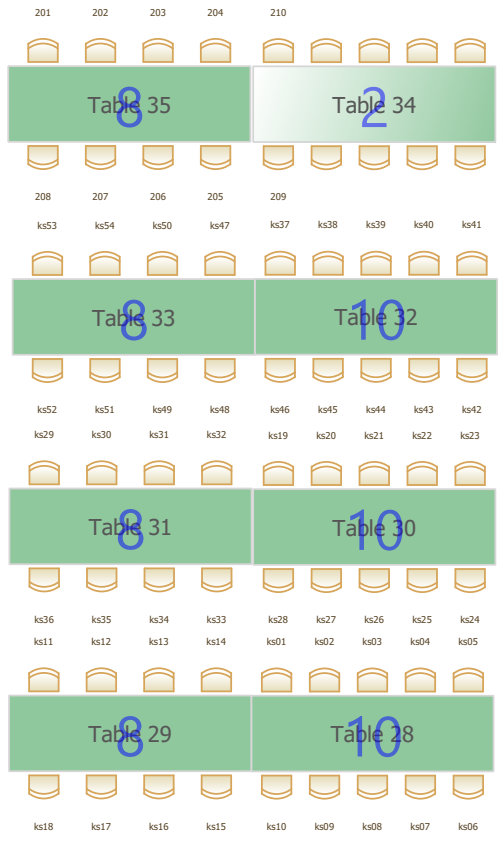

\$\$\$
CHANGE
TABLE

MAIN ENTRANCE

EXIT

KEY = AVAILABLE RESERVED PARTIAL

KITCHEN
EXIT

TICKET TABLE

DRIVEWAY EXIT