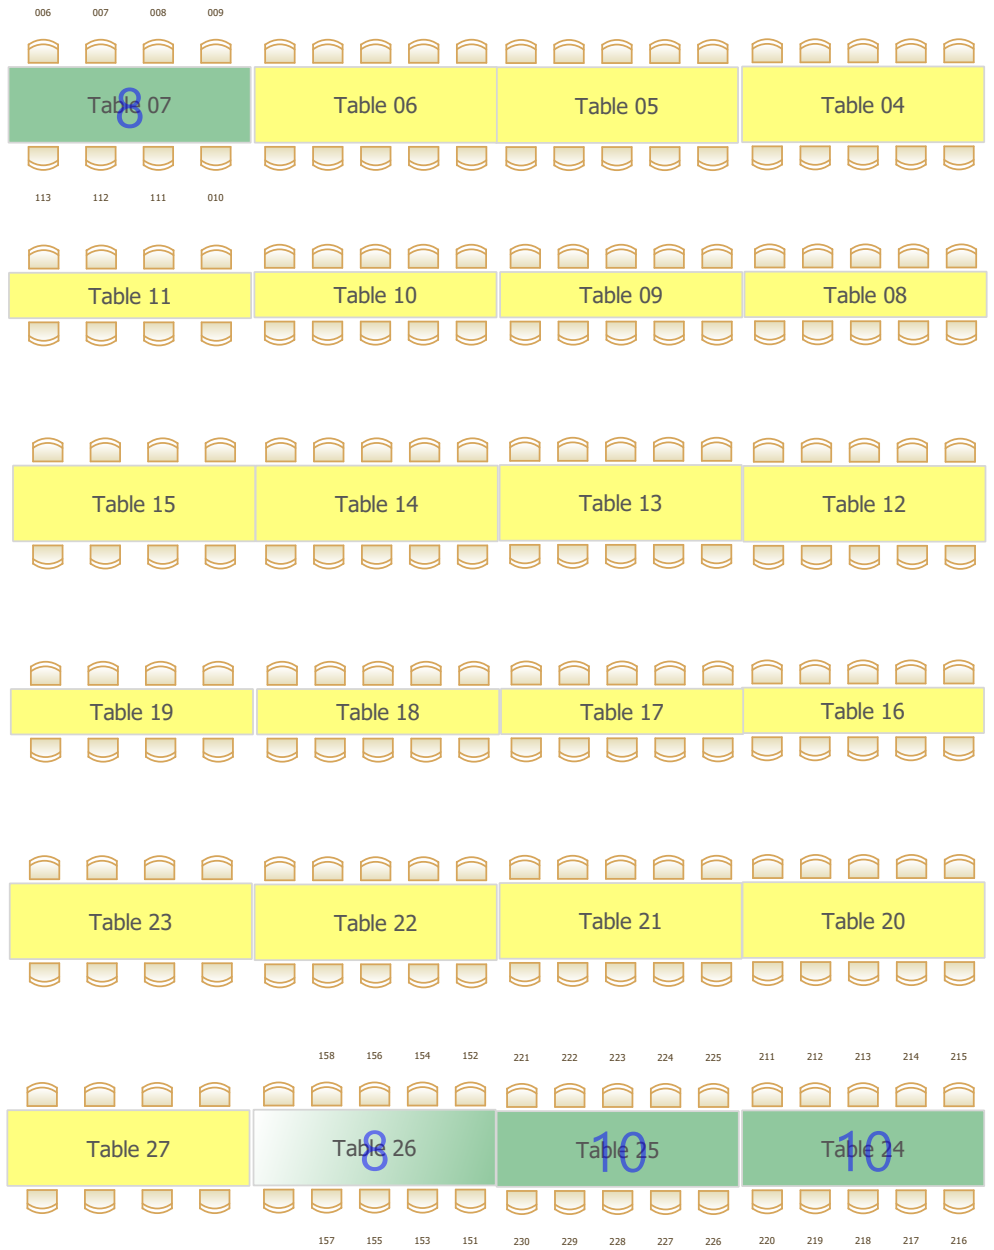

\$\$\$
CHANGE
TABLE

MAIN ENTRANCE

EXIT

KEY = AVAILABLE RESERVED PARTIAL

KITCHEN
EXIT

TICKET TABLE

DRIVEWAY EXIT