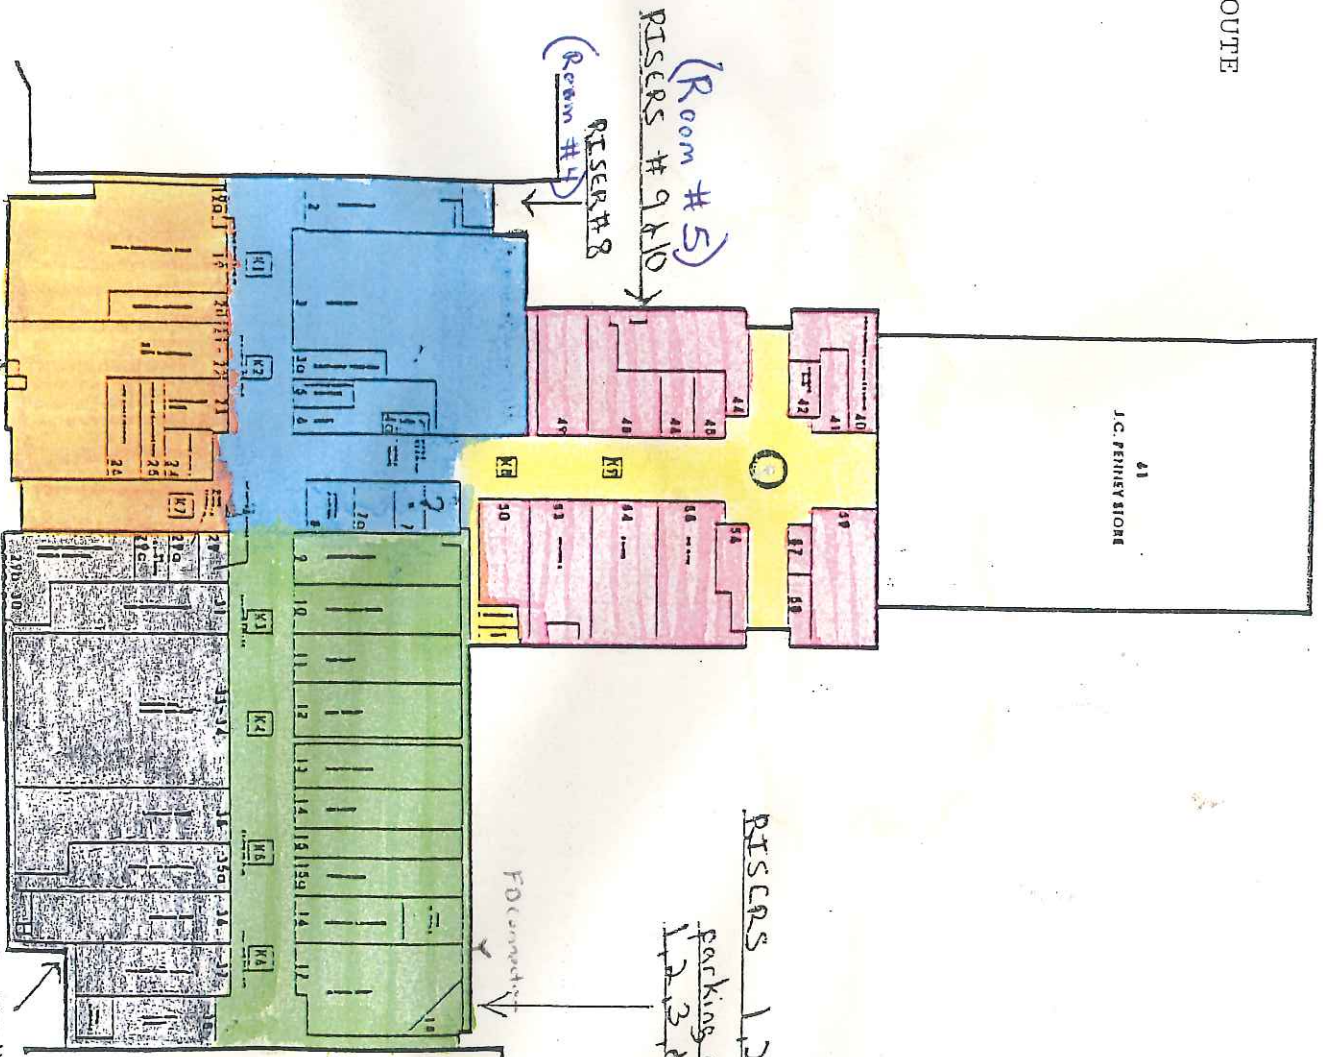

SPRINKLER SYSTEM
LAUREL MAIL

EMERGENCY EXIT ROUTE

YOU ARE HERE

NOTE
BOSCOV'S
KMART
J.C. PENNEY
Have Their Own

RISERS 1, 2, 3, 4, 5 are in underground parking double doors by Boscov's kitchen. 1, 2, 3 & 5 ARE DRU FOR U.S. PARKING

(Room #1 in Underground Parking)

KMART

BOSCOV'S

RISER #7 (Room #3)

RISER #6 Bottom of stairwell (Room #2)