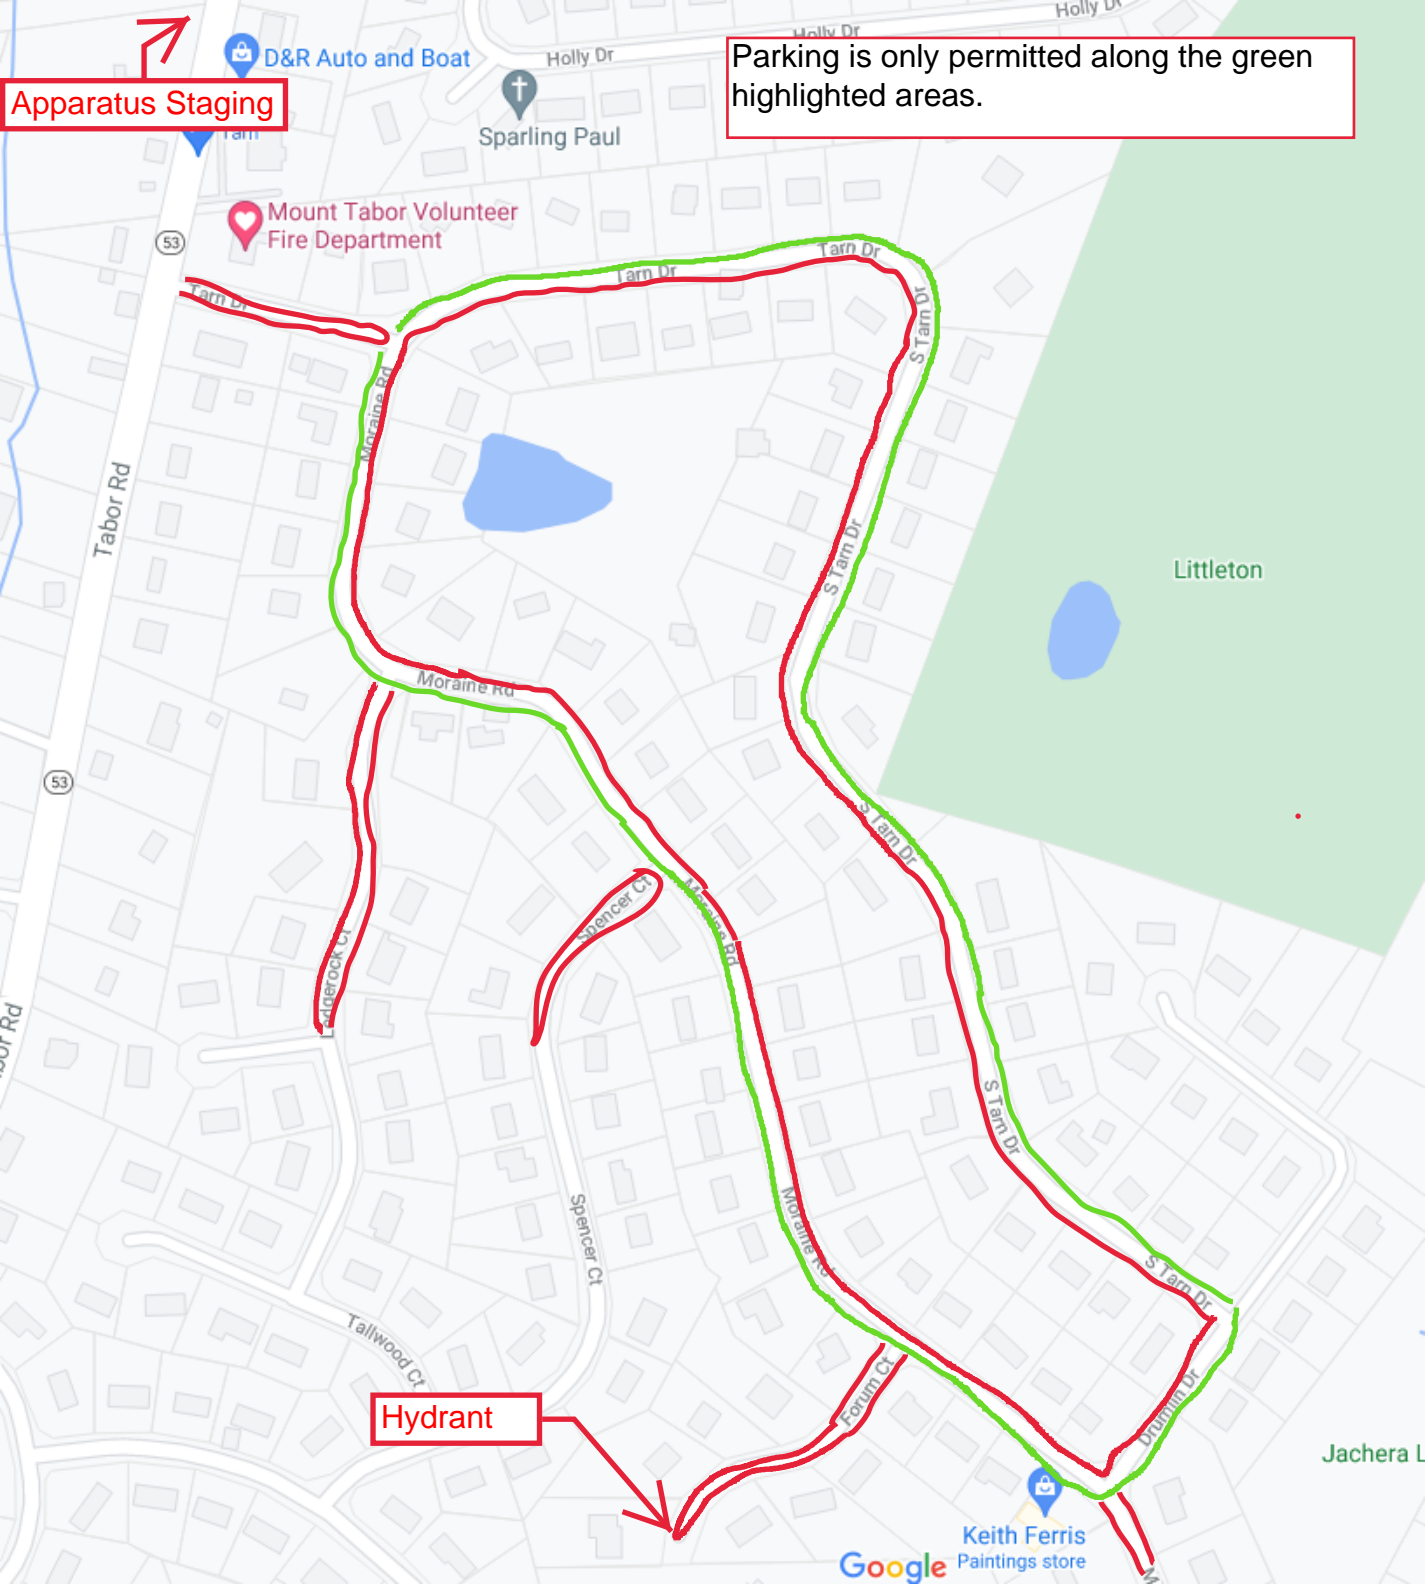

Apparatus Staging

Parking is only permitted along the green highlighted areas.

D&R Auto and Boat

Holly Dr

Sparling Paul

Mount Tabor Volunteer Fire Department

Littleton

Hydrant

Keith Ferris Paintings store

Google

Jachera L