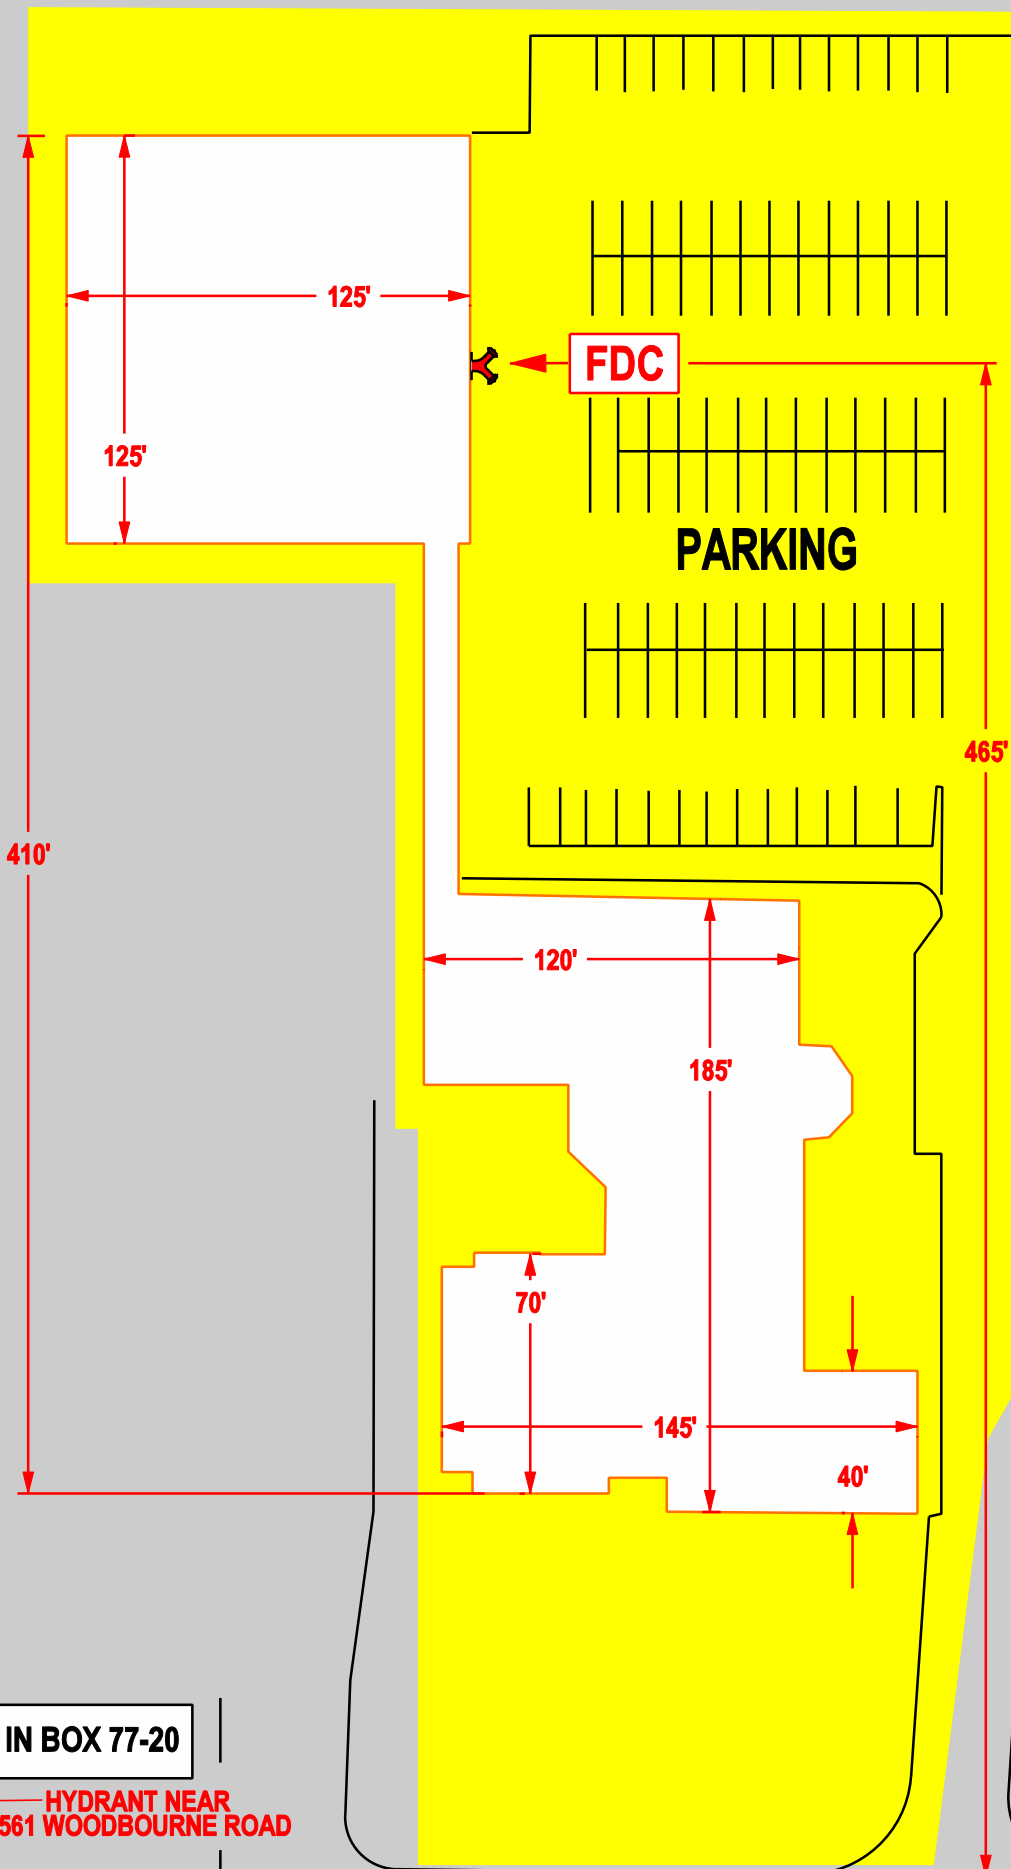

KOREAN CHURCH OF LOWER BUCKS OVERVIEW

FDC

PARKING

IN BOX 77-20

← HYDRANT NEAR 1561 WOODBOURNE ROAD

HYDRANT AT 1537 WOODBOURNE ROAD →

77-20

WOODBOURNE RD

FROM STA 77