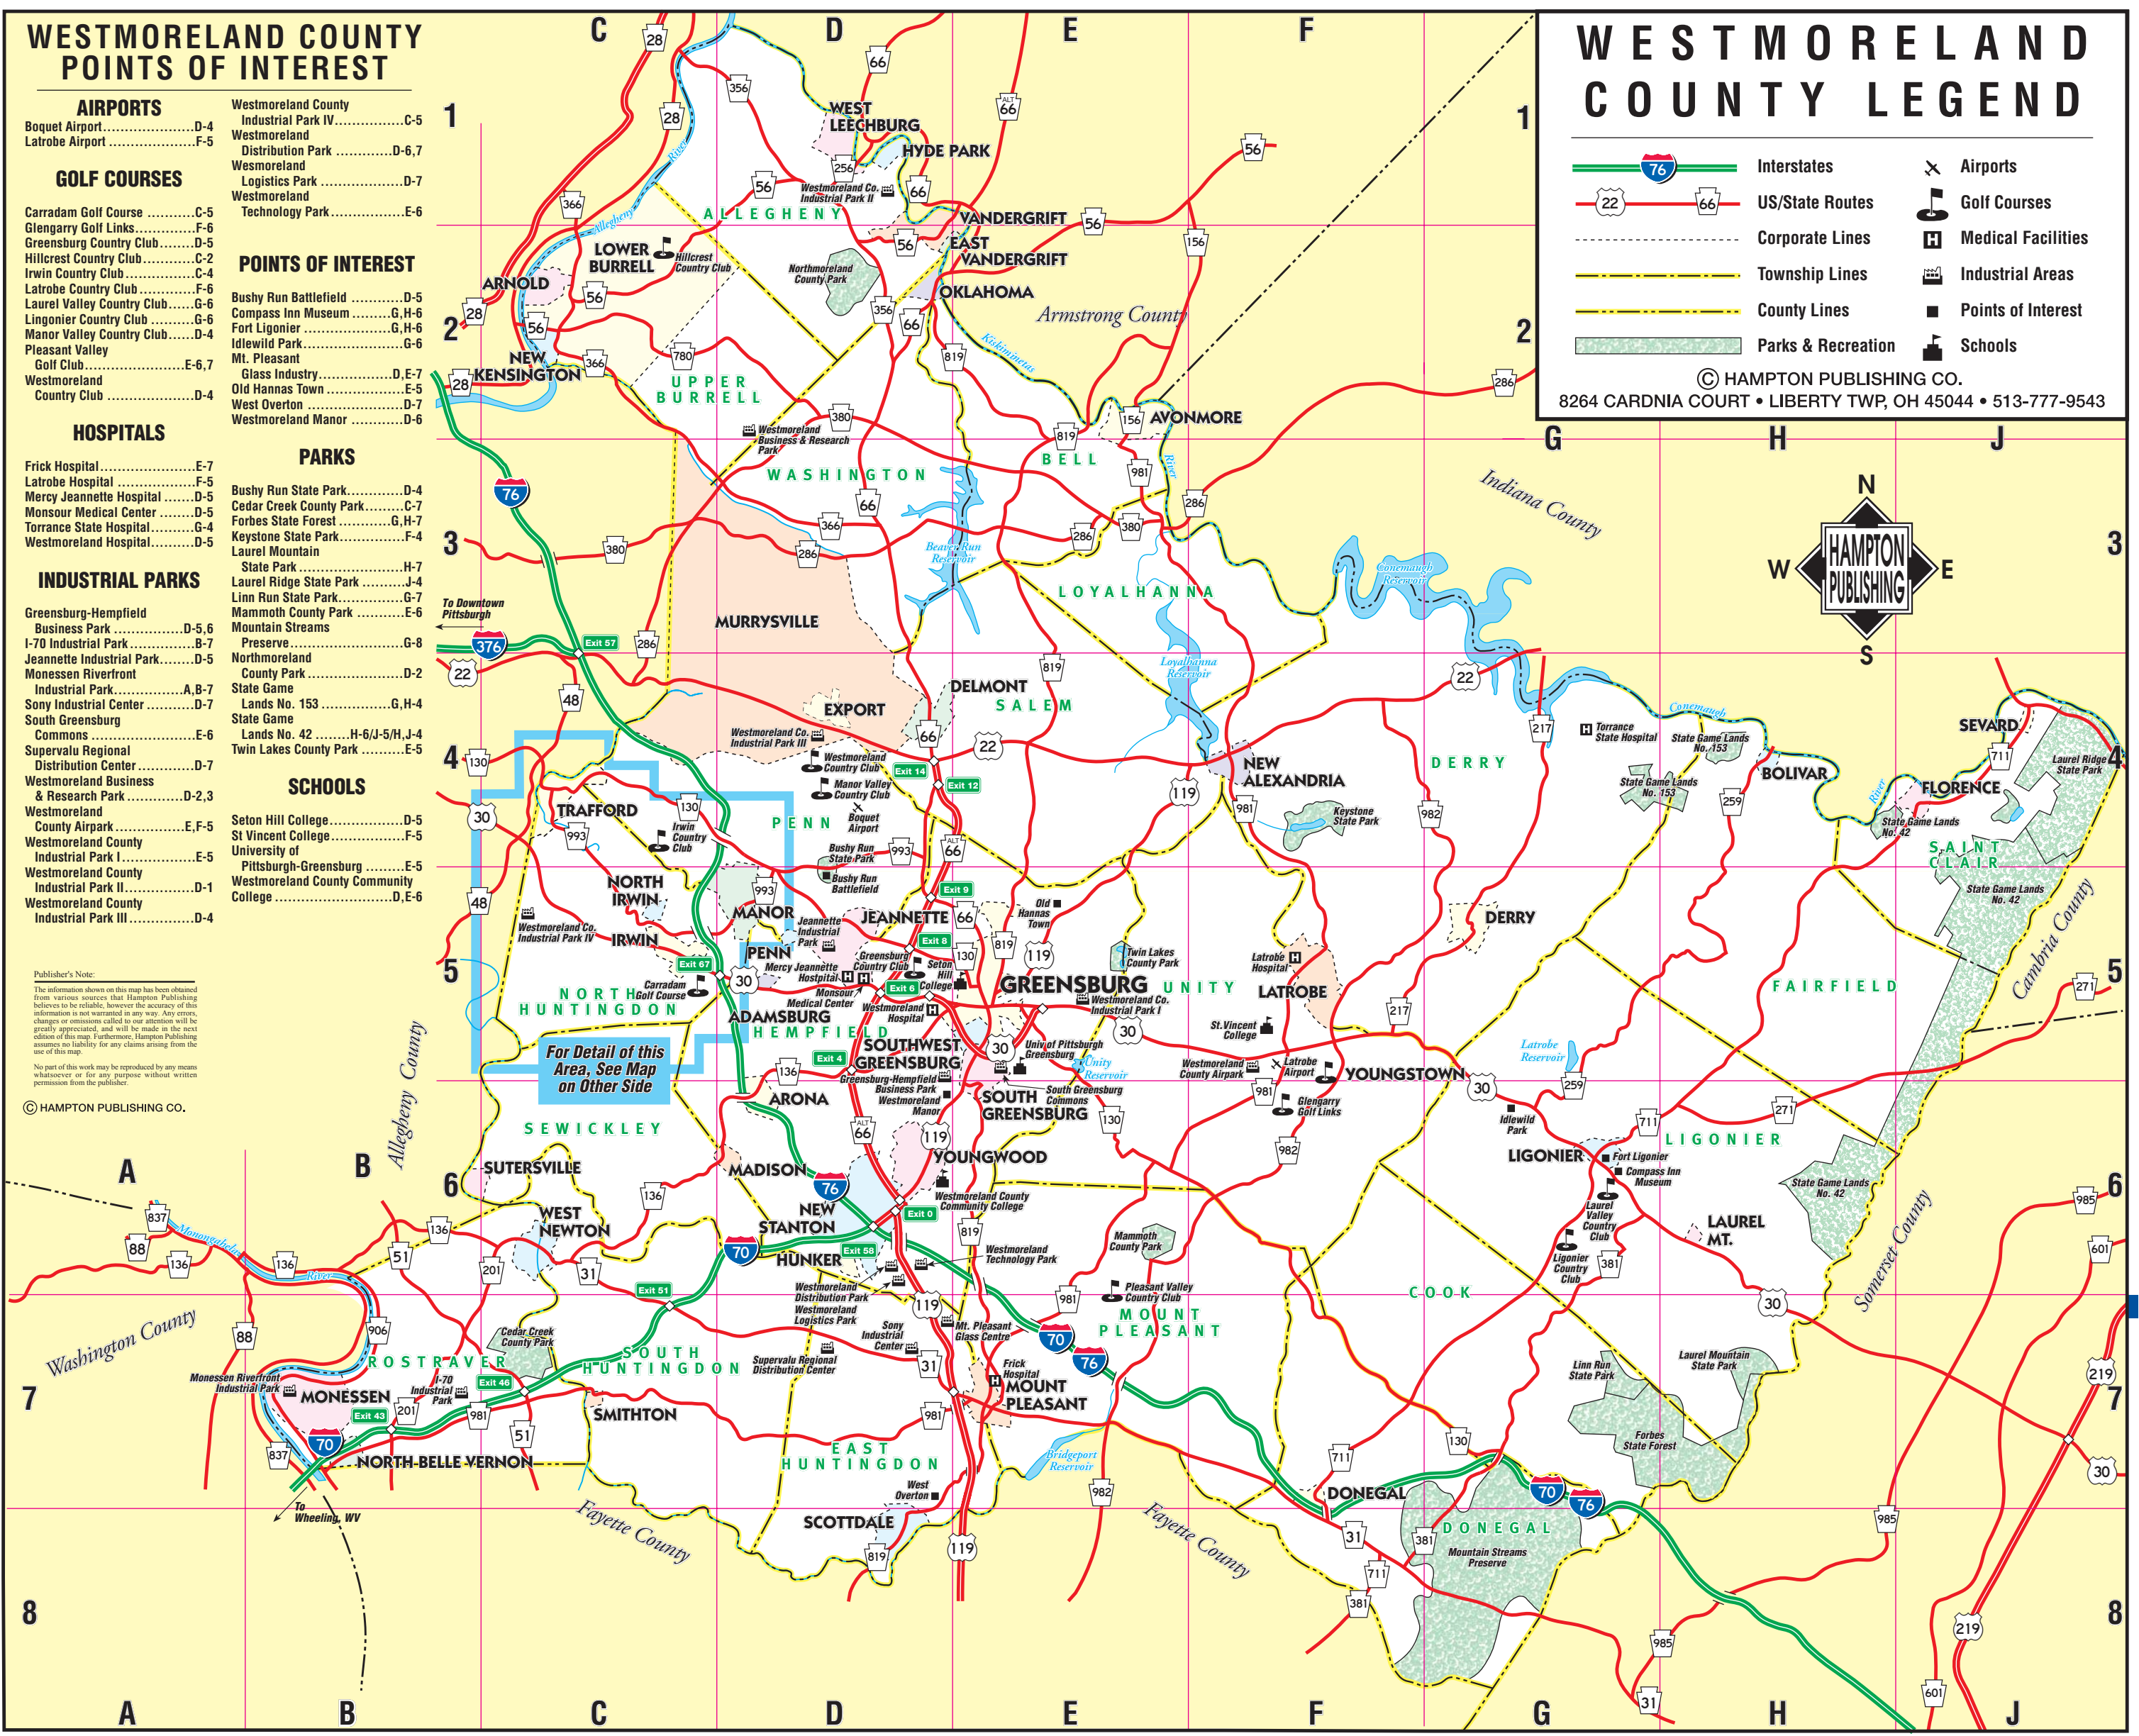

Publisher's Note:
The information shown on this map has been obtained from various sources that Hampton Publishing believes to be reliable, however the accuracy of this information is not warranted in any way. Any errors, changes or omissions called to our attention will be greatly appreciated, and will be made in the next edition of this map. Furthermore, Hampton Publishing assumes no liability for any claims arising from the use of this map.

No part of this work may be reproduced by any means whatsoever or for any purpose without written permission from the publisher.

© HAMPTON PUBLISHING CO.

WESTMORELAND COUNTY LEGEND

- Interstates
- US/State Routes
- Corporate Lines
- Township Lines
- County Lines
- Parks & Recreation
- Airports
- Golf Courses
- Medical Facilities
- Industrial Areas
- Points of Interest
- Schools

© HAMPTON PUBLISHING CO.
8264 CARDNIA COURT • LIBERTY TWP, OH 45044 • 513-777-9543

For Detail of this Area, See Map on Other Side