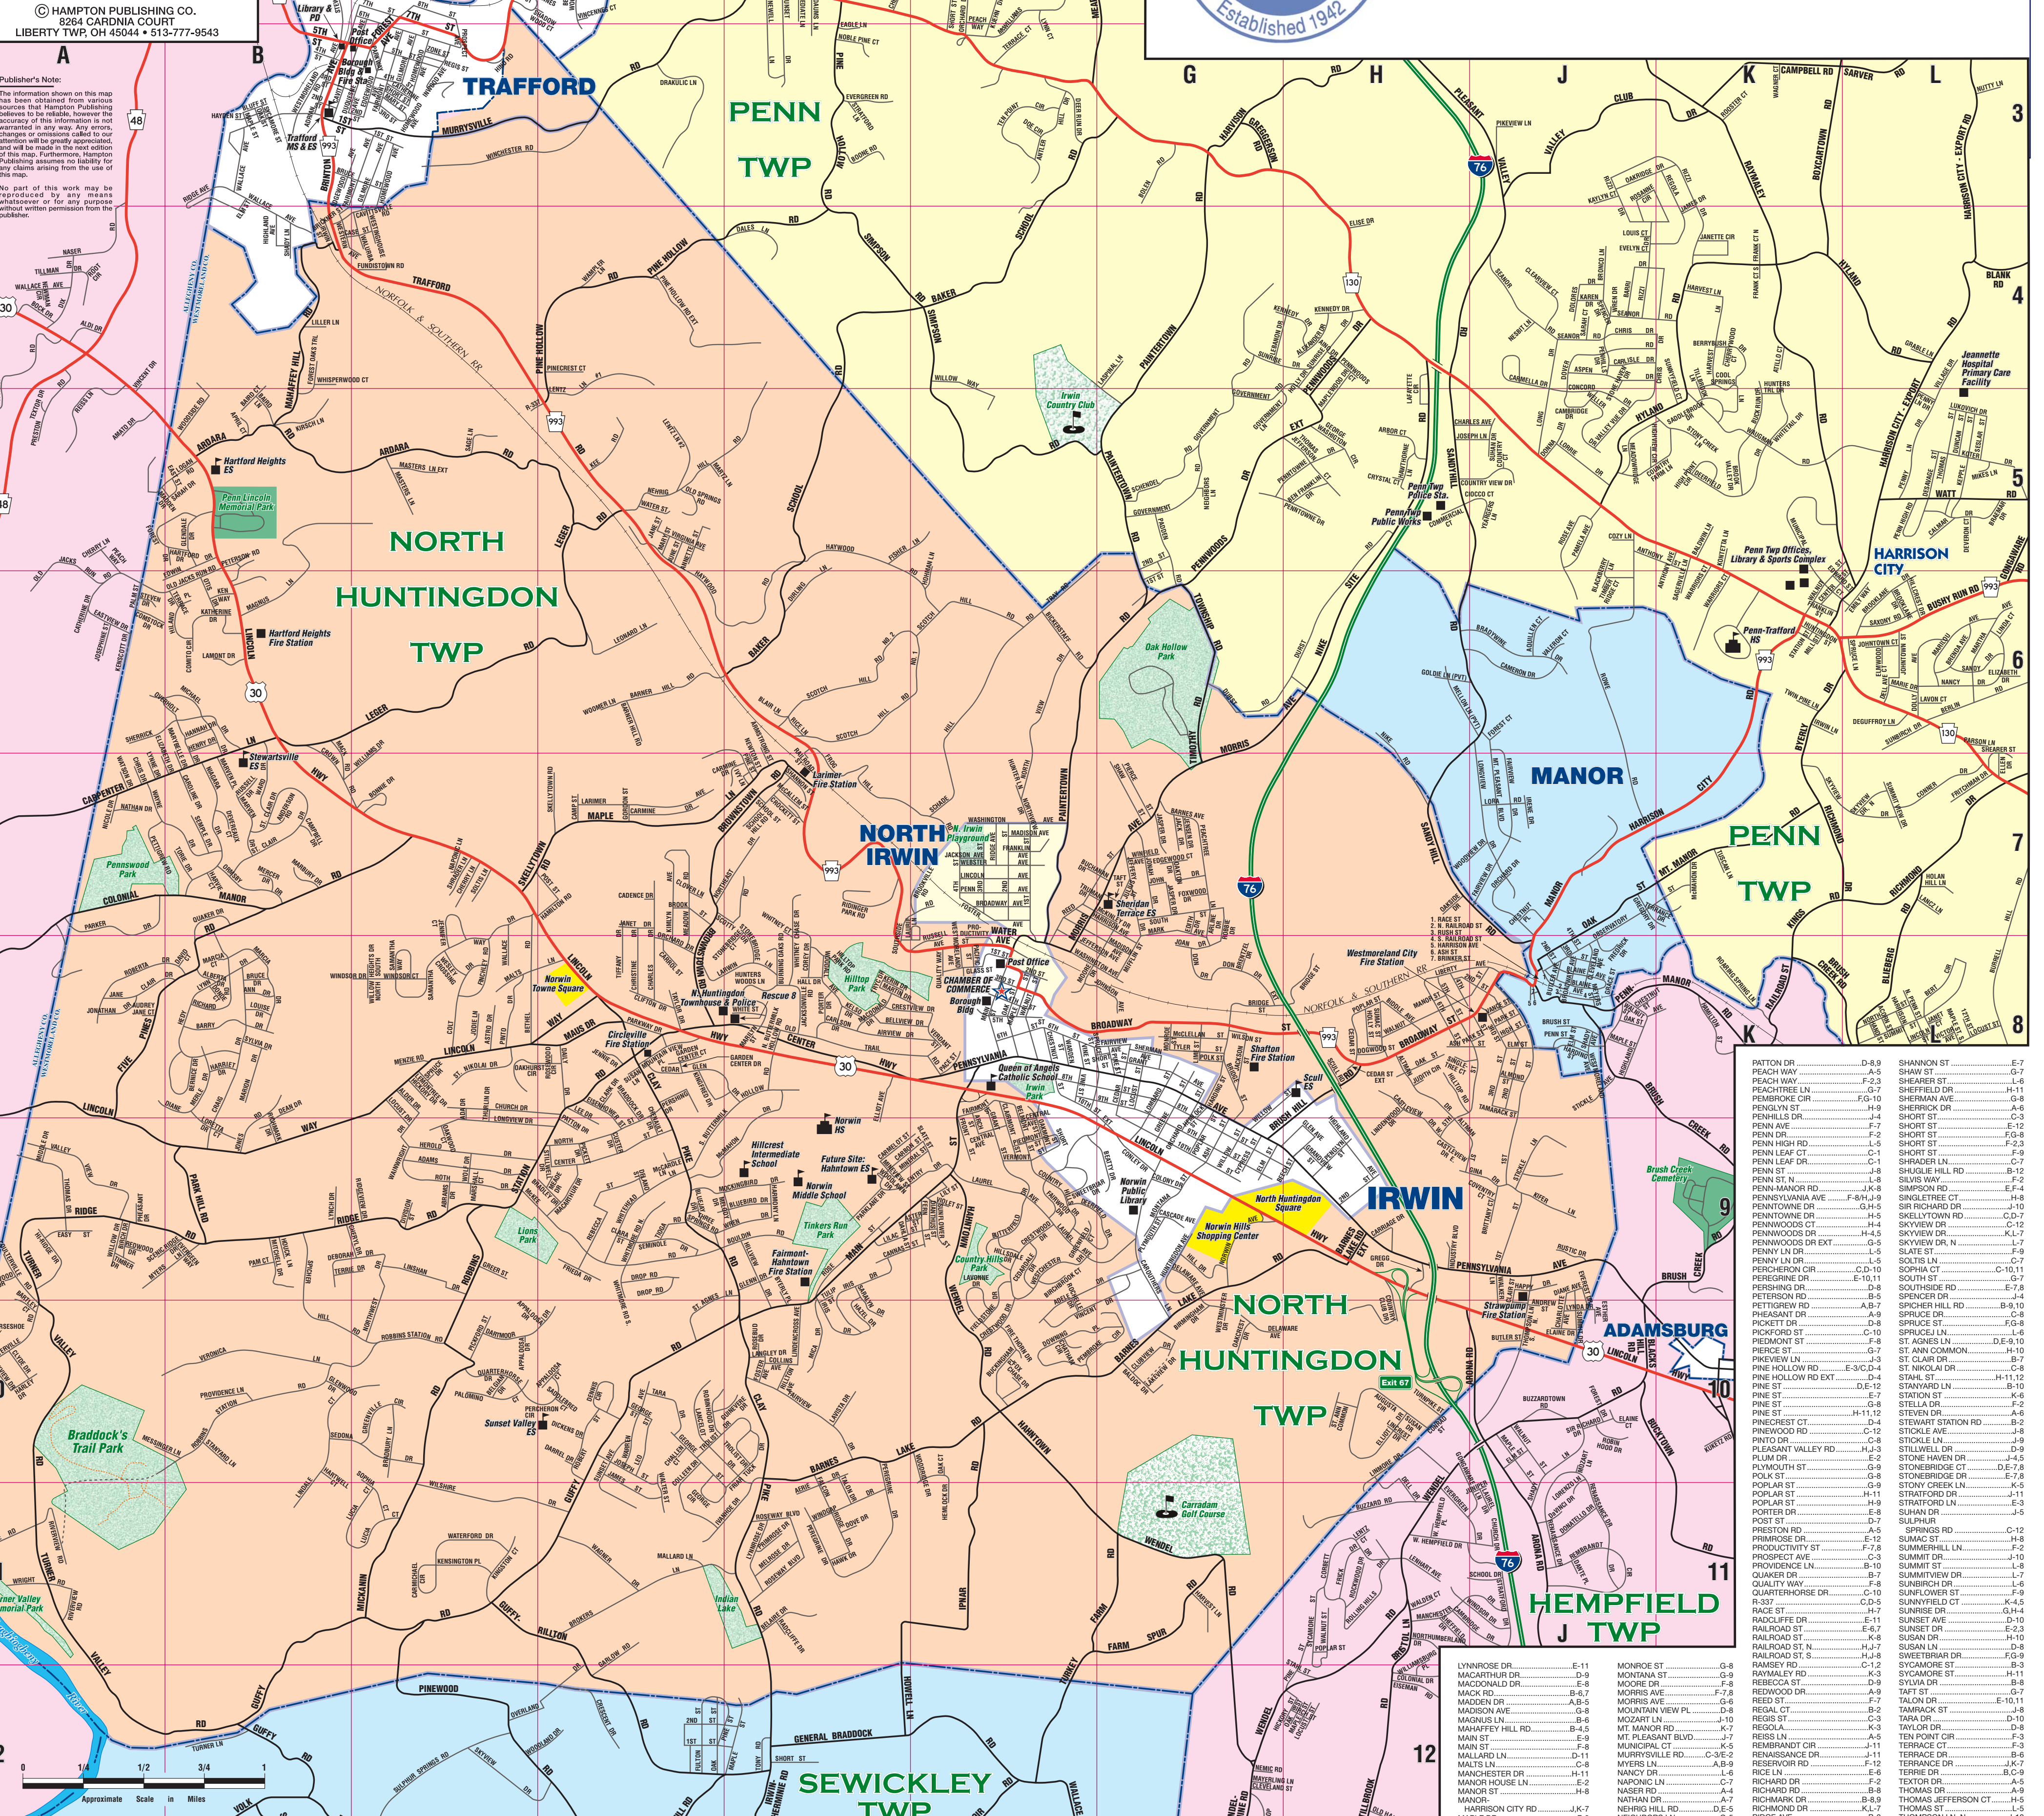

North Huntingdon and Vicinity

- INTERSTATES
- US/STATE ROUTES
- MAJOR ROADS
- RESIDENTIAL ROADS
- CITY LIMITS
- TWP LINES
- SHOPPING AREAS
- GOLF COURSES
- PARKS & RECREATION
- CEMETERIES
- SCHOOLS
- POINTS OF INTEREST

North Huntingdon and Vicinity

Moving Toward The Future
Established 1942

1ST ST	B-3	AQUILINE CT	J-4	BONCATOWN RD	K-3	CARRIAGE DR	D-10-E7	COLT DR	C-8	DONATELLO DR	J-11	FOREST AVE	C-3	HARDING ST	G-8	INWOOD AVE	C-3	KUKETZ CIR	K-10
1ST ST	D-12	ARBOR CT	H-8	BRADBERY DR	C-1	CAROLINE DR	E-7	COMITO CT	B-6	DONDE CT	B-6	FOREST CT	J-7	HARDING ST	G-8	IPAR DR	H-4	LAFAYETTE CIR	H-4
1ST ST	F-7	ARCH ST	F-8	BRADBOURK LN	D-10	CAROLINERS LN	G-10	COMMERCIAL CT	H-5	DONNA DR	B-5	FOREST DR	A-8	HARLEY DR	A-10	IRVING DR	E-8	LANCZOS DR	G-10
1ST ST	F-8	ARNOVA RD	E-3	BRADLEY DR	D-2	CARRIAGE DR	C-10	CONCORD DR	E-4	DOVER DR	J-11	FOREST OAKS TRL	B-4	HARRIET DR	E-8	IRWIN LN	E-8	LANCZOS DR	G-10
1ST ST	F-8	ARNOVA RD	E-3	BRADLEY DR	D-2	CARRIAGE DR	C-10	CONCORD DR	E-4	DOVER DR	J-11	FOREST OAKS TRL	B-4	HARRIET DR	E-8	IRWIN LN	E-8	LANCZOS DR	G-10
2ND ST	B-3	ARNOVA RD	E-3	BRADLEY DR	D-2	CARRIAGE DR	C-10	CONCORD DR	E-4	DOVER DR	J-11	FOREST OAKS TRL	B-4	HARRIET DR	E-8	IRWIN LN	E-8	LANCZOS DR	G-10
2ND ST	B-3	ARNOVA RD	E-3	BRADLEY DR	D-2	CARRIAGE DR	C-10	CONCORD DR	E-4	DOVER DR	J-11	FOREST OAKS TRL	B-4	HARRIET DR	E-8	IRWIN LN	E-8	LANCZOS DR	G-10
2ND ST	B-3	ARNOVA RD	E-3	BRADLEY DR	D-2	CARRIAGE DR	C-10	CONCORD DR	E-4	DOVER DR	J-11	FOREST OAKS TRL	B-4	HARRIET DR	E-8	IRWIN LN	E-8	LANCZOS DR	G-10
2ND ST	B-3	ARNOVA RD	E-3	BRADLEY DR	D-2	CARRIAGE DR	C-10	CONCORD DR	E-4	DOVER DR	J-11	FOREST OAKS TRL	B-4	HARRIET DR	E-8	IRWIN LN	E-8	LANCZOS DR	G-10
2ND ST	B-3	ARNOVA RD	E-3	BRADLEY DR	D-2	CARRIAGE DR	C-10	CONCORD DR	E-4	DOVER DR	J-11	FOREST OAKS TRL	B-4	HARRIET DR	E-8	IRWIN LN	E-8	LANCZOS DR	G-10