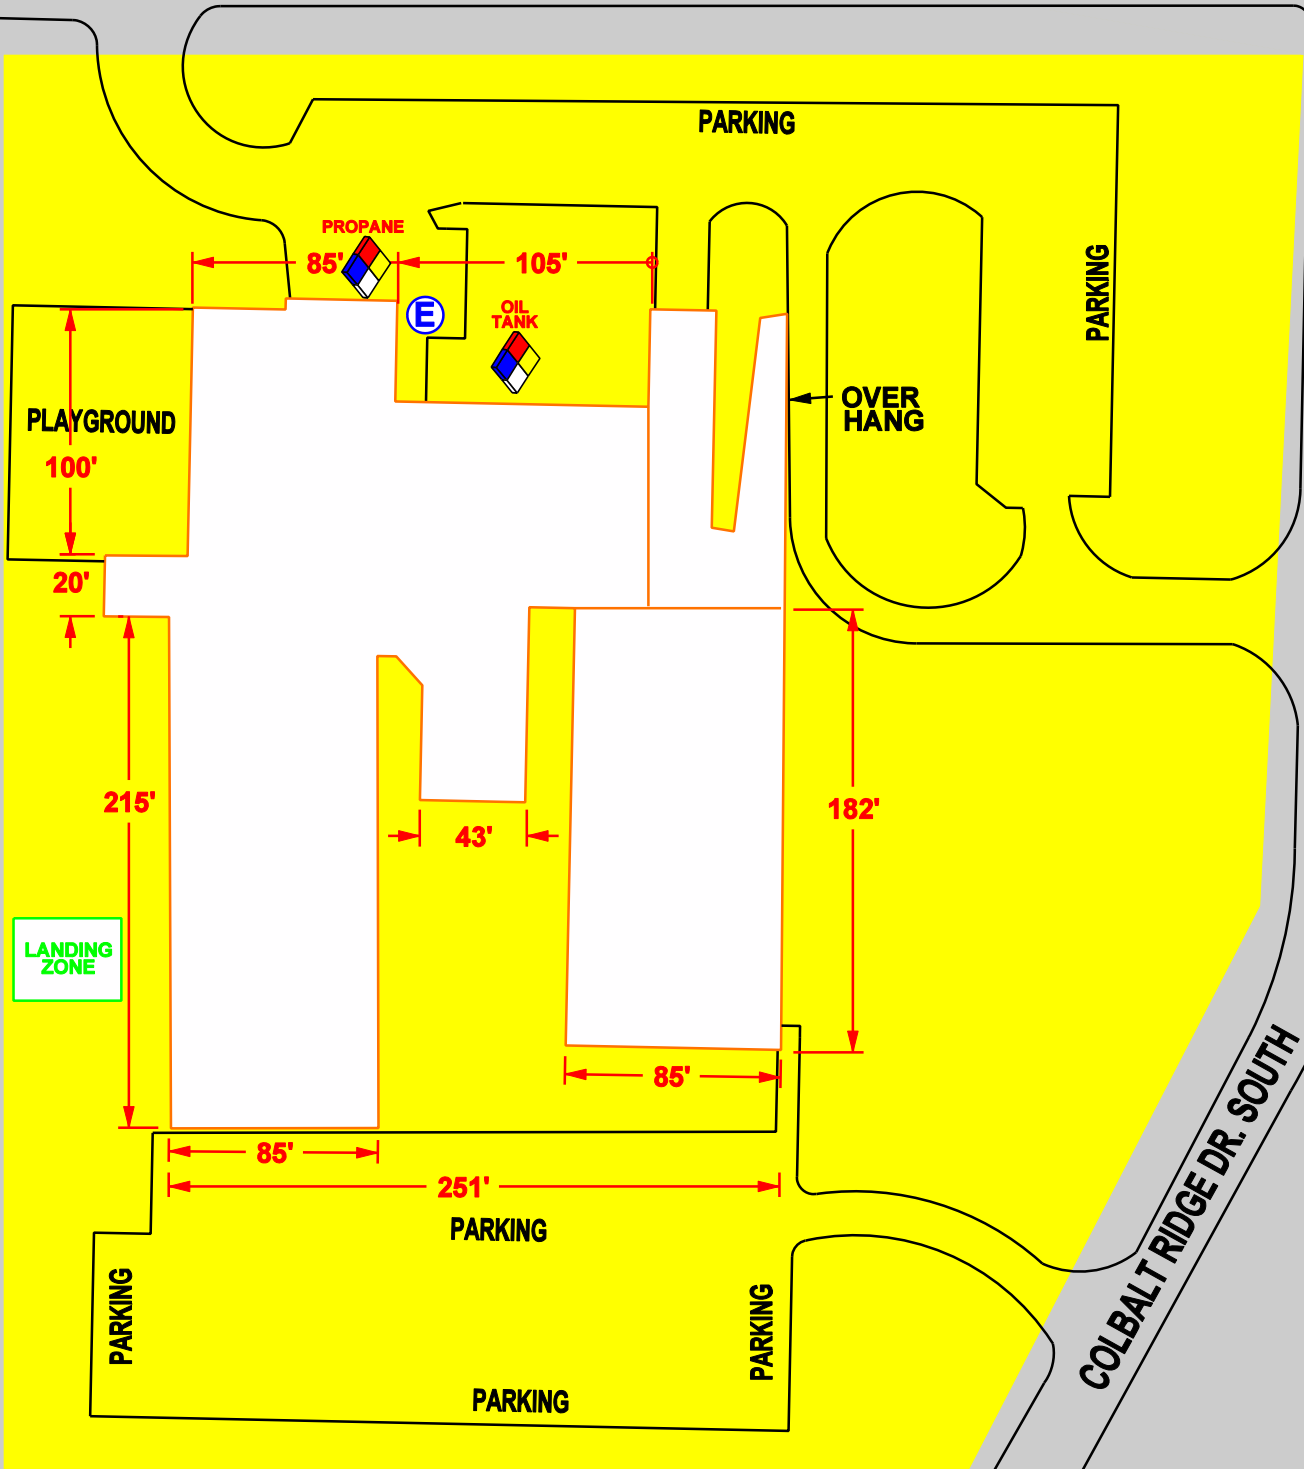

WALTER MILLER ELEMENTRY SCHOOL

BRISTOL-OXFORD VALLEY RD

HYD AT #5 CLOISTER RD

CARDINAL RD

COLBALT RIDGE DR. SOUTH

IN BOX 77-35