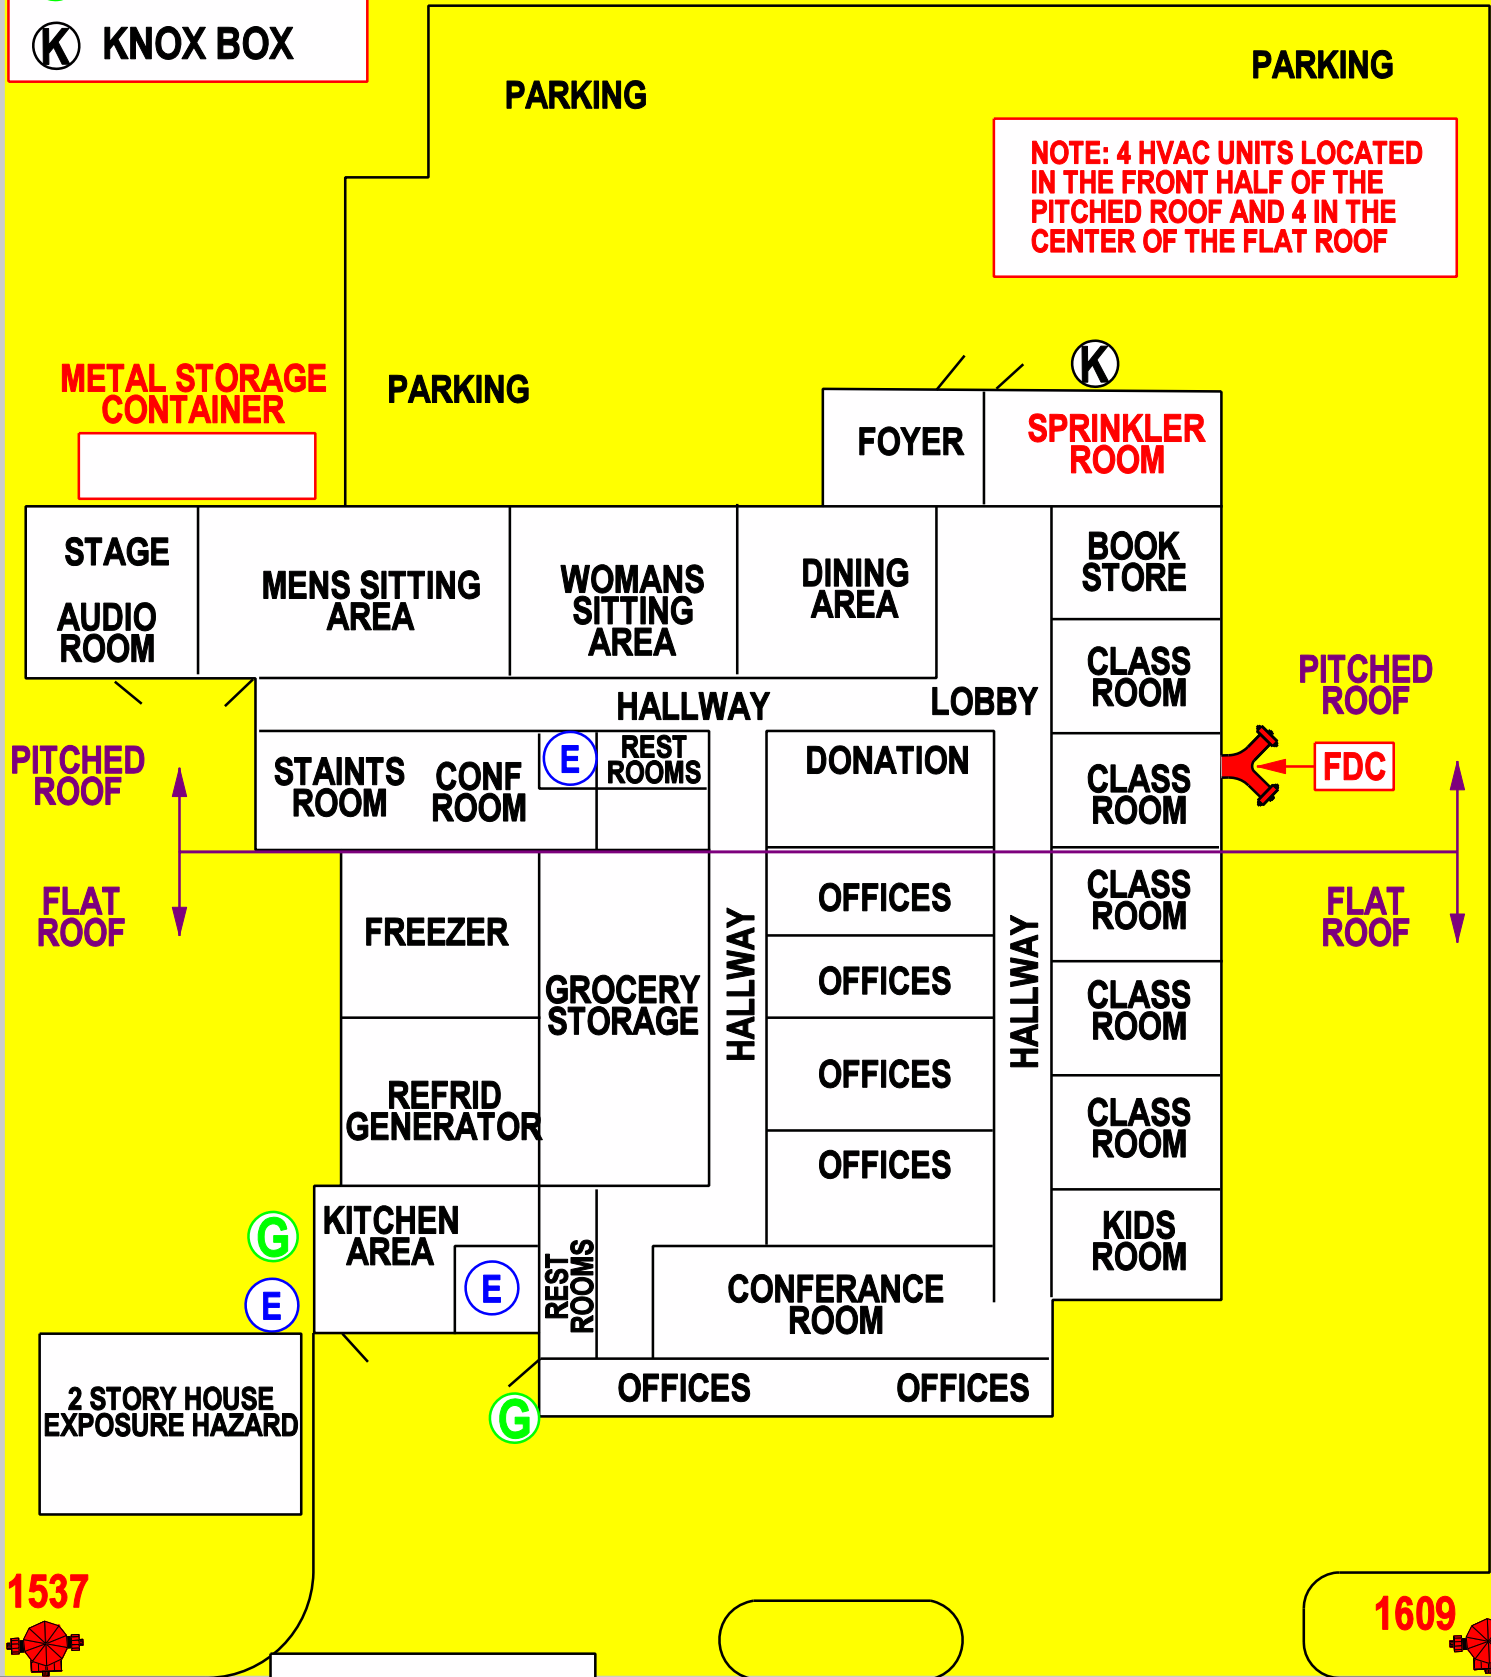

BAPS SWAMINARAYAN TEMPLE

- E** ELECTRIC
- G** GAS
- K** KNOX BOX

NOTE: 4 HVAC UNITS LOCATED IN THE FRONT HALF OF THE PITCHED ROOF AND 4 IN THE CENTER OF THE FLAT ROOF

METAL STORAGE CONTAINER

1537

1609

FROM STA 77

IN BOX 77-20

S. WOODBOURNE ROAD

FROM STA 13