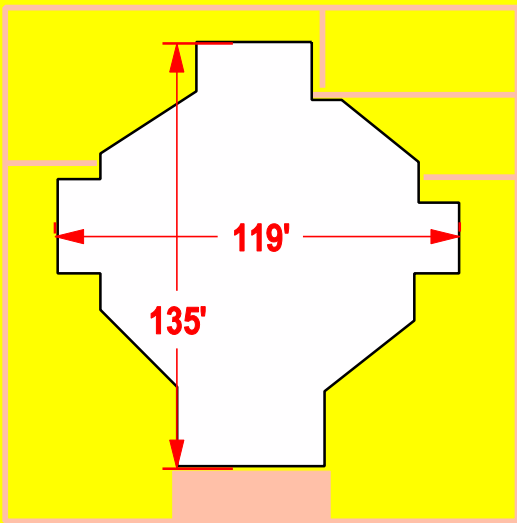

OUR LADY OF PERPETUAL HELP

CHURCH OFFICES

IN BOX 77-21

WOODBOURNE ROAD

HYD AT 120 COBALT RIDGE DR.

COBALT RIDGE DR.