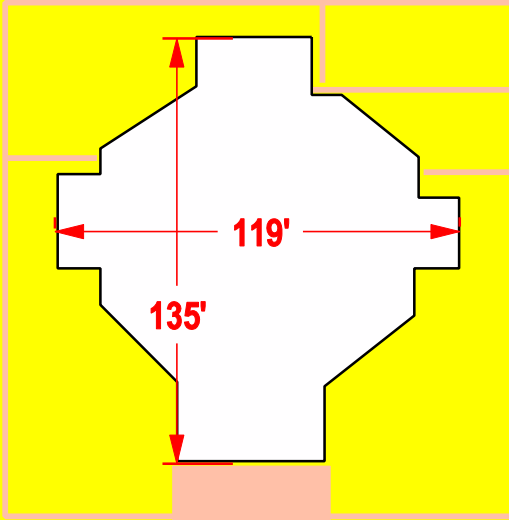

OUR LADY OF PERPETUAL HELP

IN BOX 77-20

WOODBOURNE ROAD

HYD AT 120
COBALT RIDGE DR.

COBALT RIDGE DR.