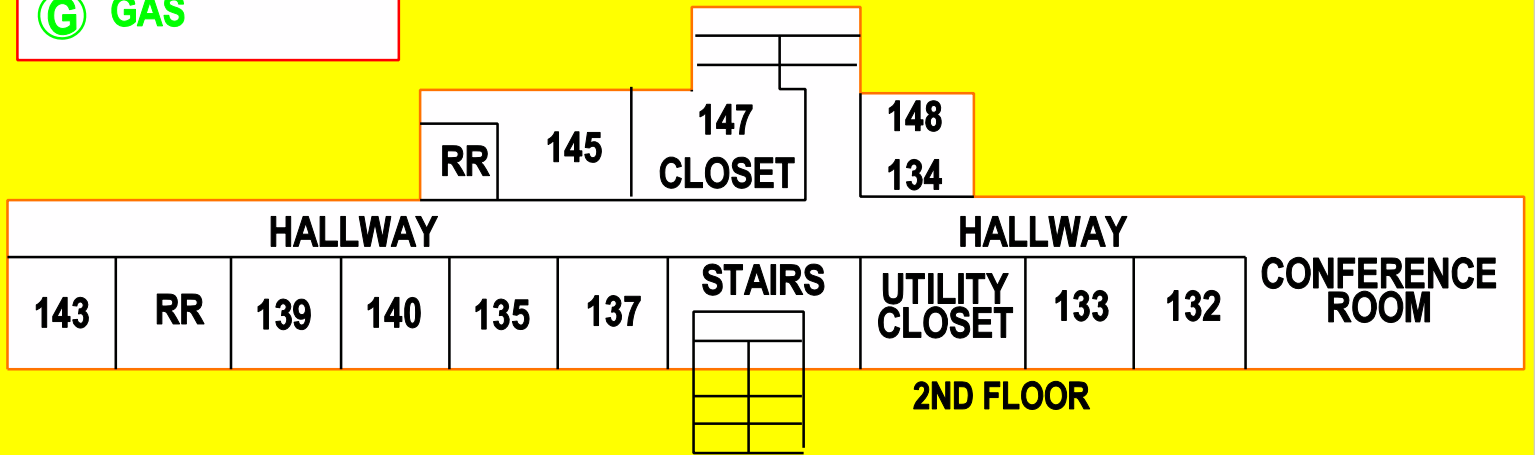

- E ELECTRIC
- K KNOX BOX
- G GAS

PENNDel MENTAL HEALTH

K

IN BOX 7-22