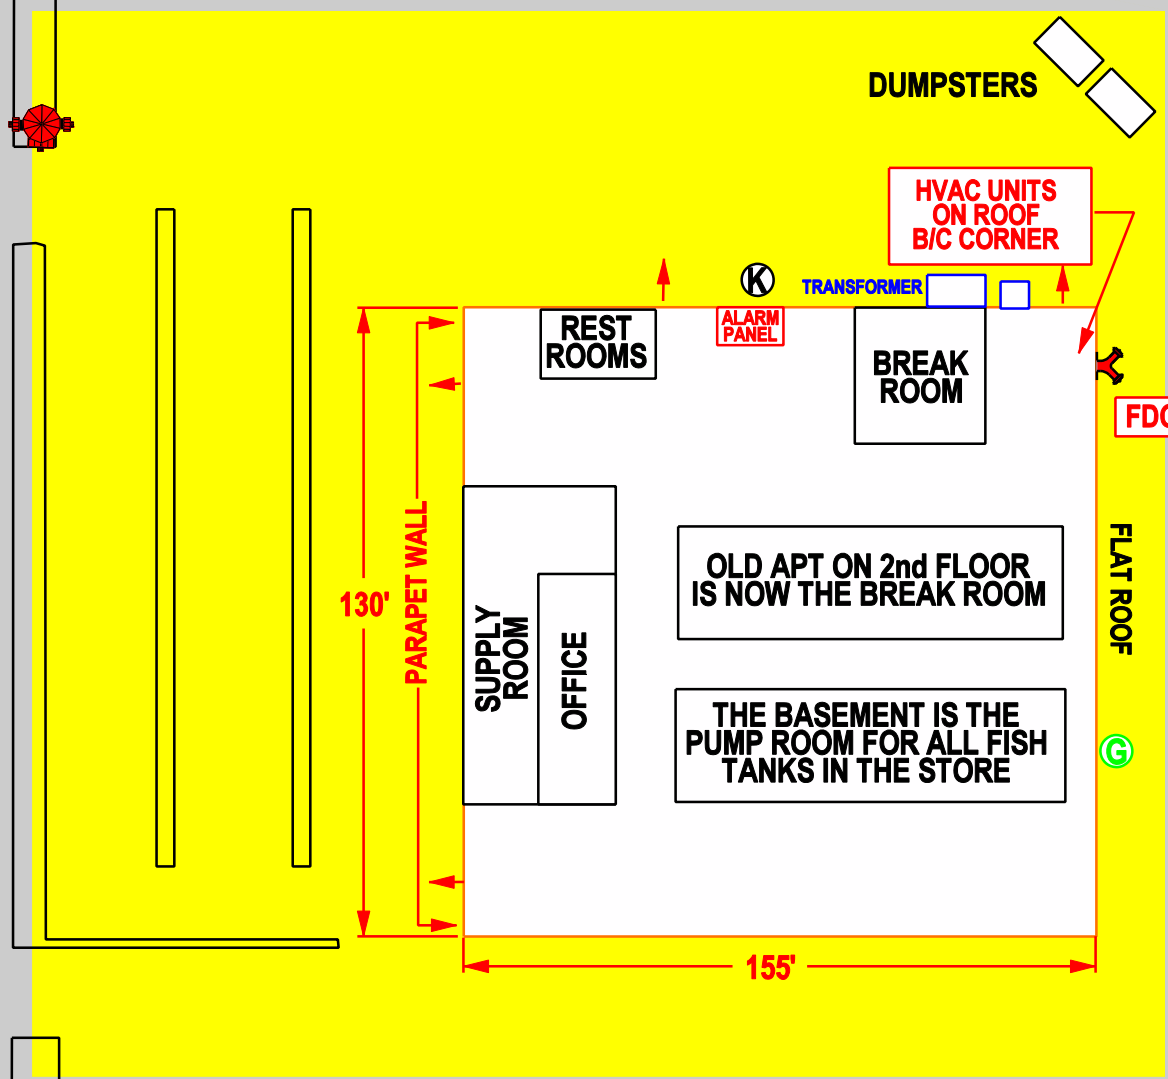

82-02

NOTE: PARAPET WALLS ARE A COLLAPSE HAZARD. CONSIDER THE HIGHT OF THE WALL TO DETERMINE COLLAPSE ZONE.

HIDDEN REEF FISH STORE

- (E) ELECTRIC
- (G) GAS
- (K) KNOX BOX

7-36

NEW FALLS RD

PLUM TREE RD

82-77