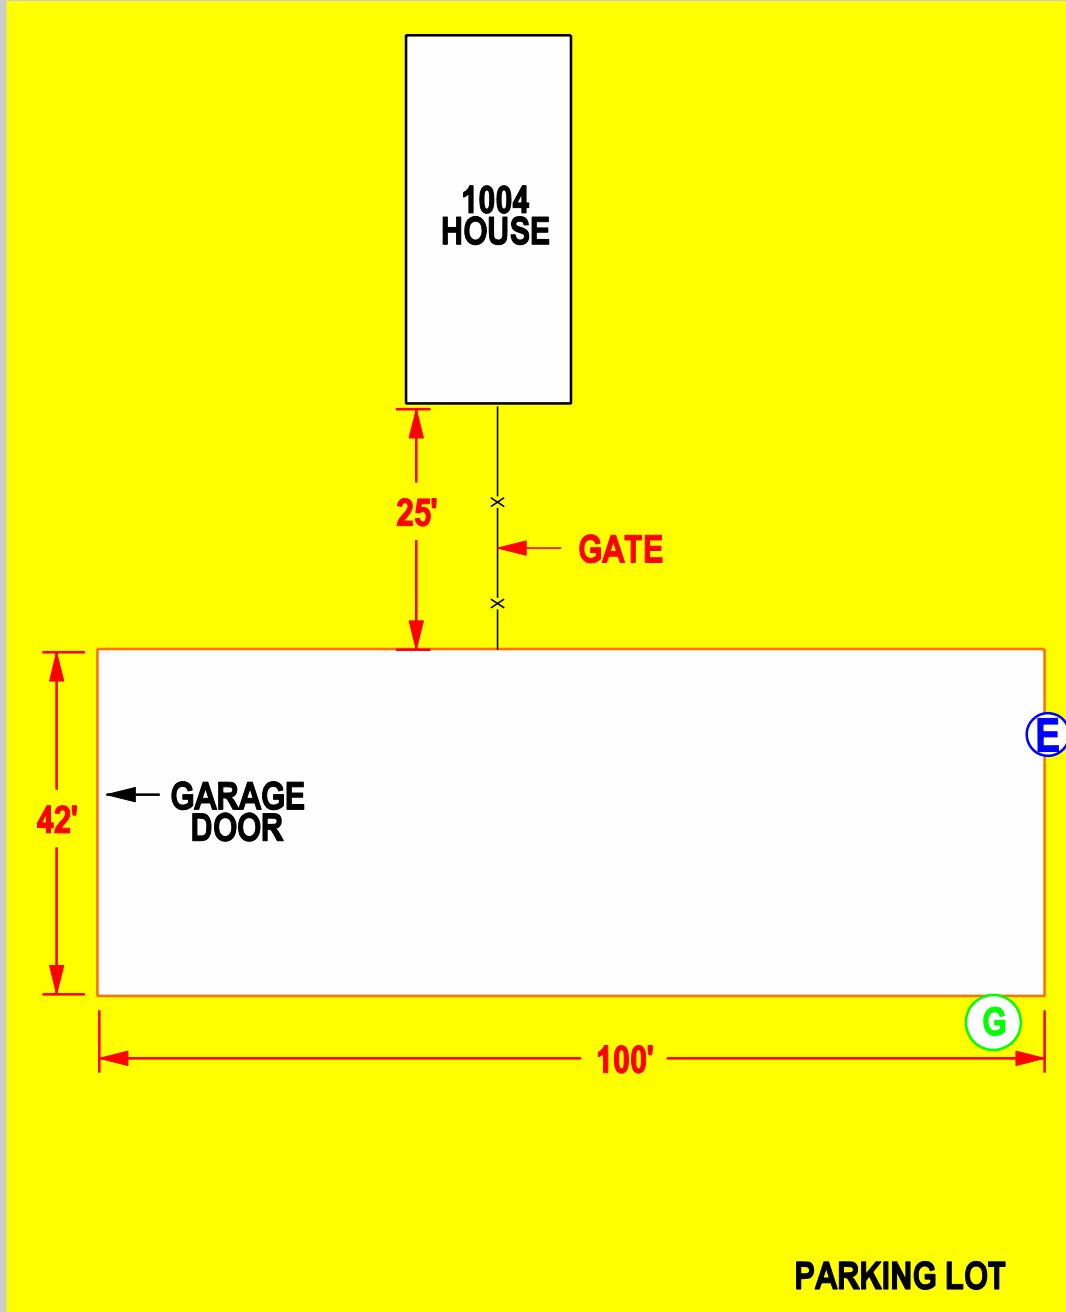

G GAS SHUT-OFF

E ELECTRIC SHUT-OFF

BEAVER ST.

BELLEVUE AVE

BELLEVUE AVE

TRENTON AVE

IN BOX 7-03